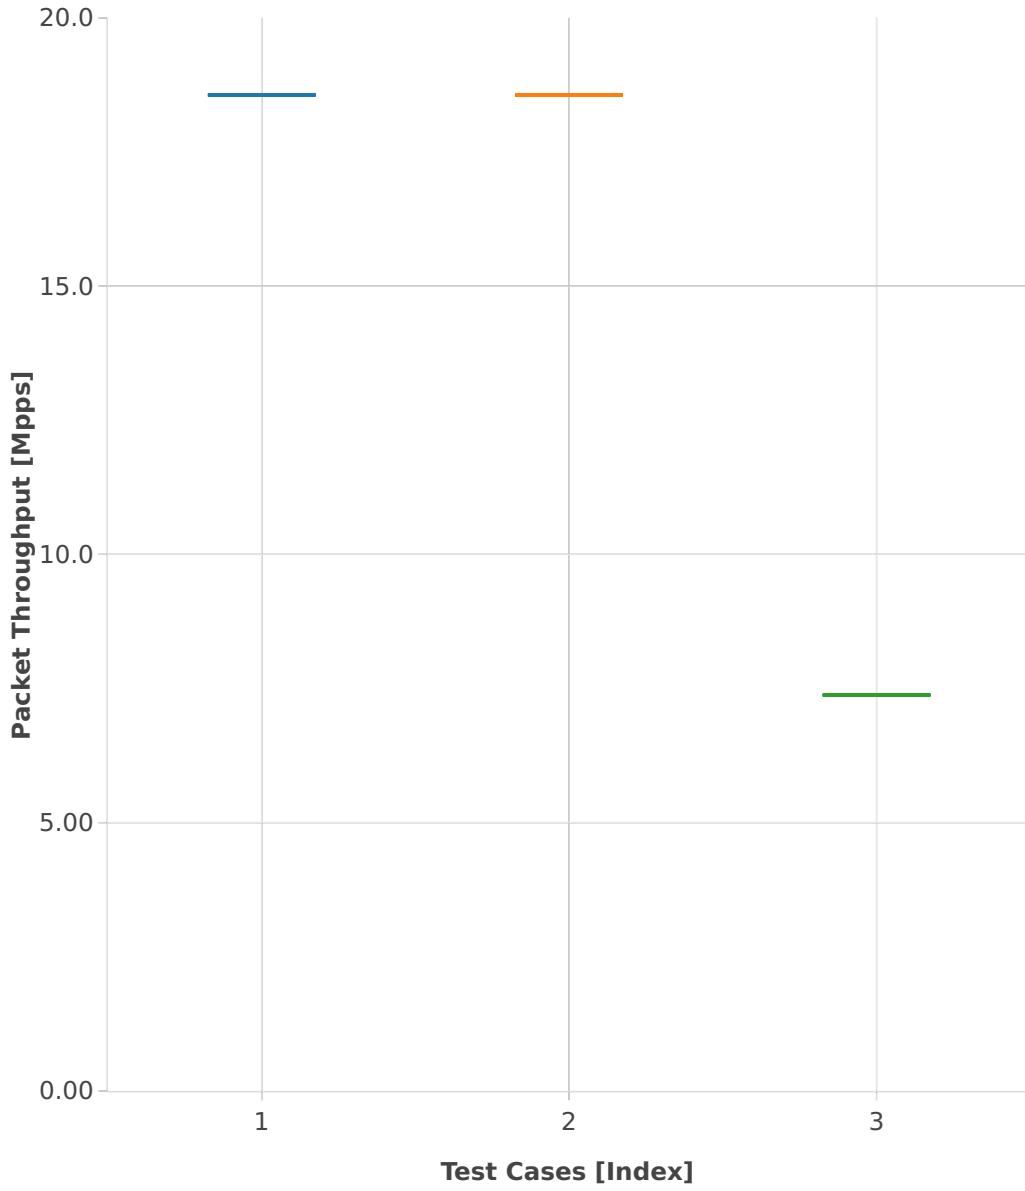

Throughput: ip4tun-3n-skx-x710-64b-4t2c-base_and_features-pdr

- 1. (01 run) ethip4vxlان-l2bdbasemaclrn
- 2. (01 run) ethip4vxlان-l2xcbase
- 3. (01 run) ethip4lispip6-ip4base