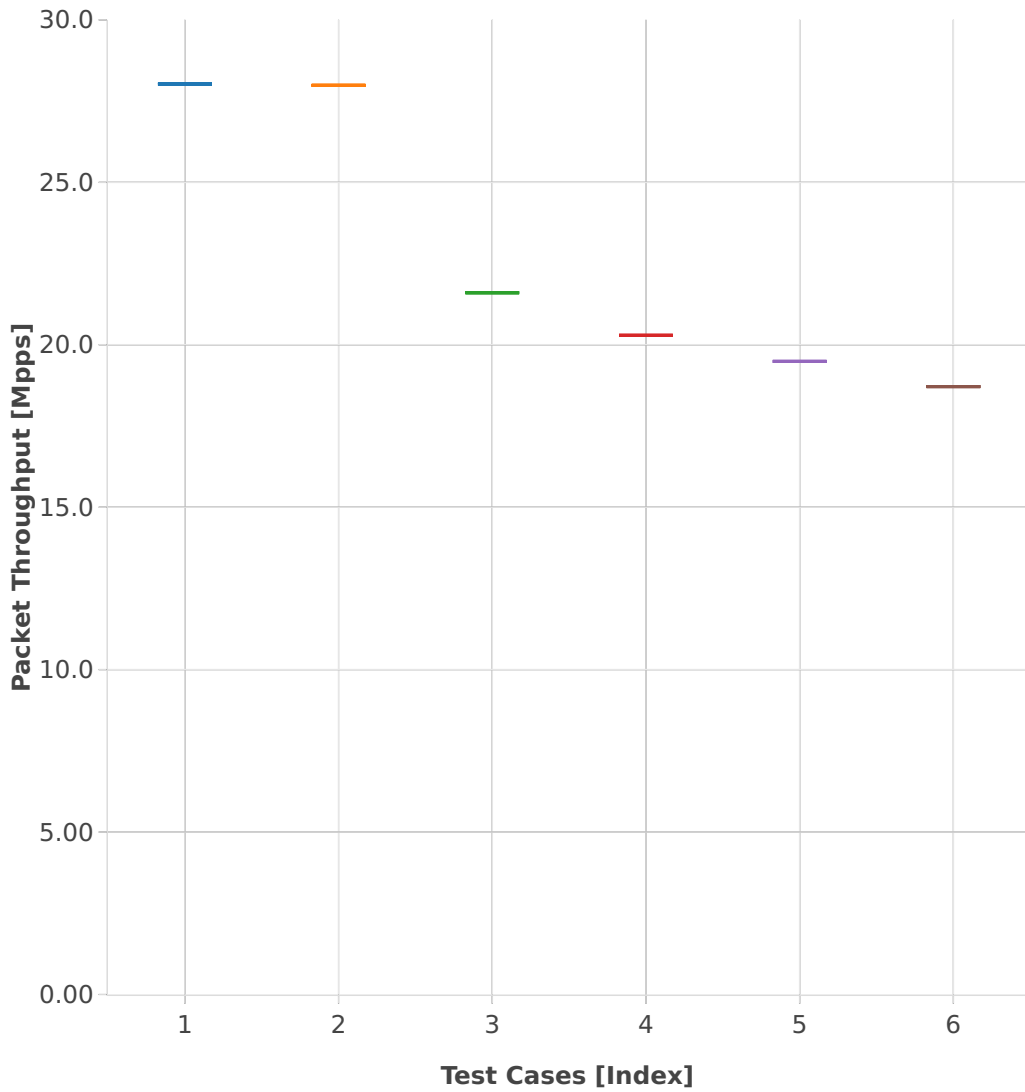

Throughput: ip4-3n-skx-x710-64b-4t2c-features-nat44-pdr

- 1. (01 run) ethip4-ip4base
- 2. (01 run) dot1q-ip4base
- 3. (01 run) ethip4udp-ip4scale10-udpsrcscale15-nat44
- 4. (01 run) ethip4udp-ip4scale100-udpsrcscale15-nat44
- 5. (01 run) ethip4udp-ip4scale1000-udpsrcscale15-nat44
- 6. (01 run) ethip4udp-ip4scale2000-udpsrcscale15-nat44