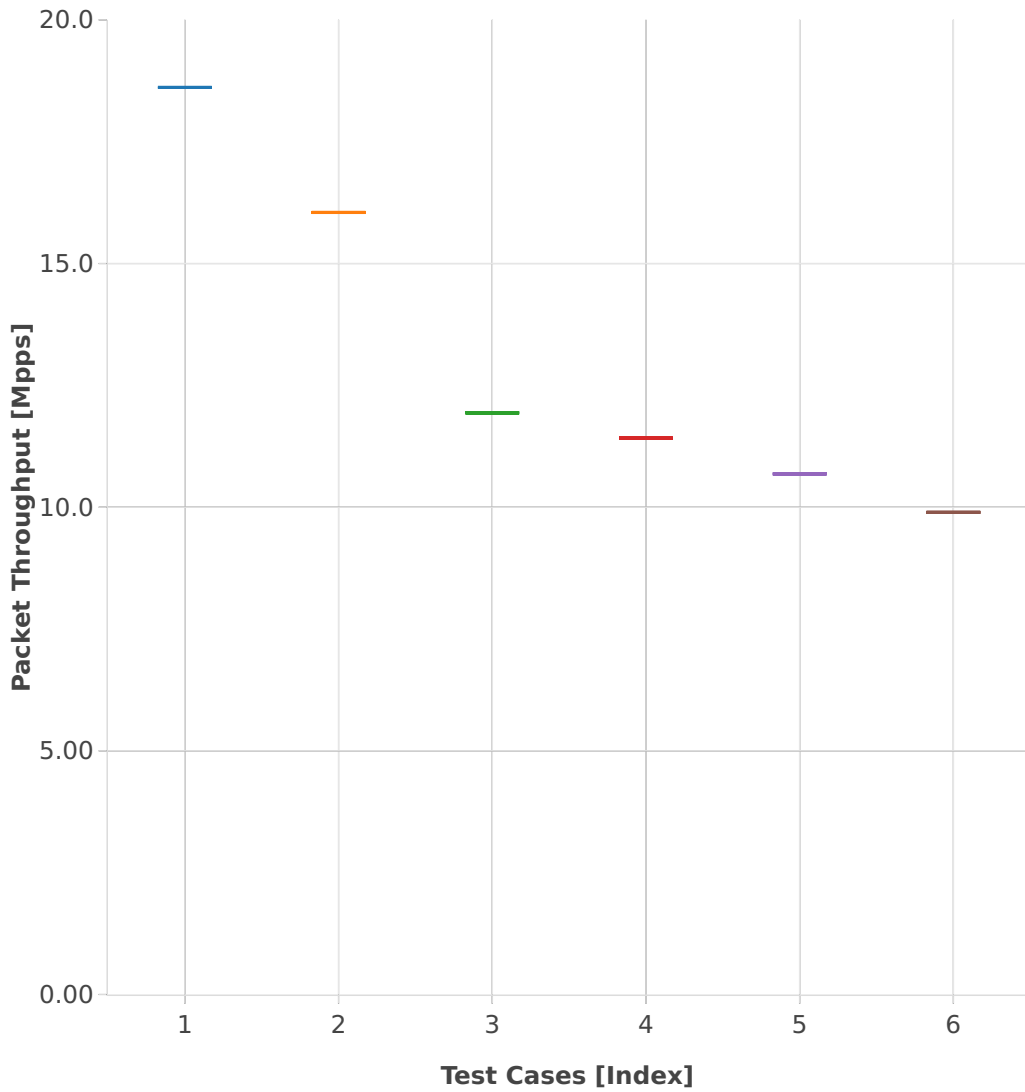

# Throughput: ip4-3n-skx-x710-64b-2t1c-features-nat44-pdr

- 1. (01 run) ethip4-ip4base
- 2. (01 run) dot1q-ip4base
- 3. (01 run) ethip4udp-ip4scale10-udpsrcscale15-nat44
- 4. (01 run) ethip4udp-ip4scale100-udpsrcscale15-nat44
- 5. (01 run) ethip4udp-ip4scale1000-udpsrcscale15-nat44
- 6. (01 run) ethip4udp-ip4scale2000-udpsrcscale15-nat44