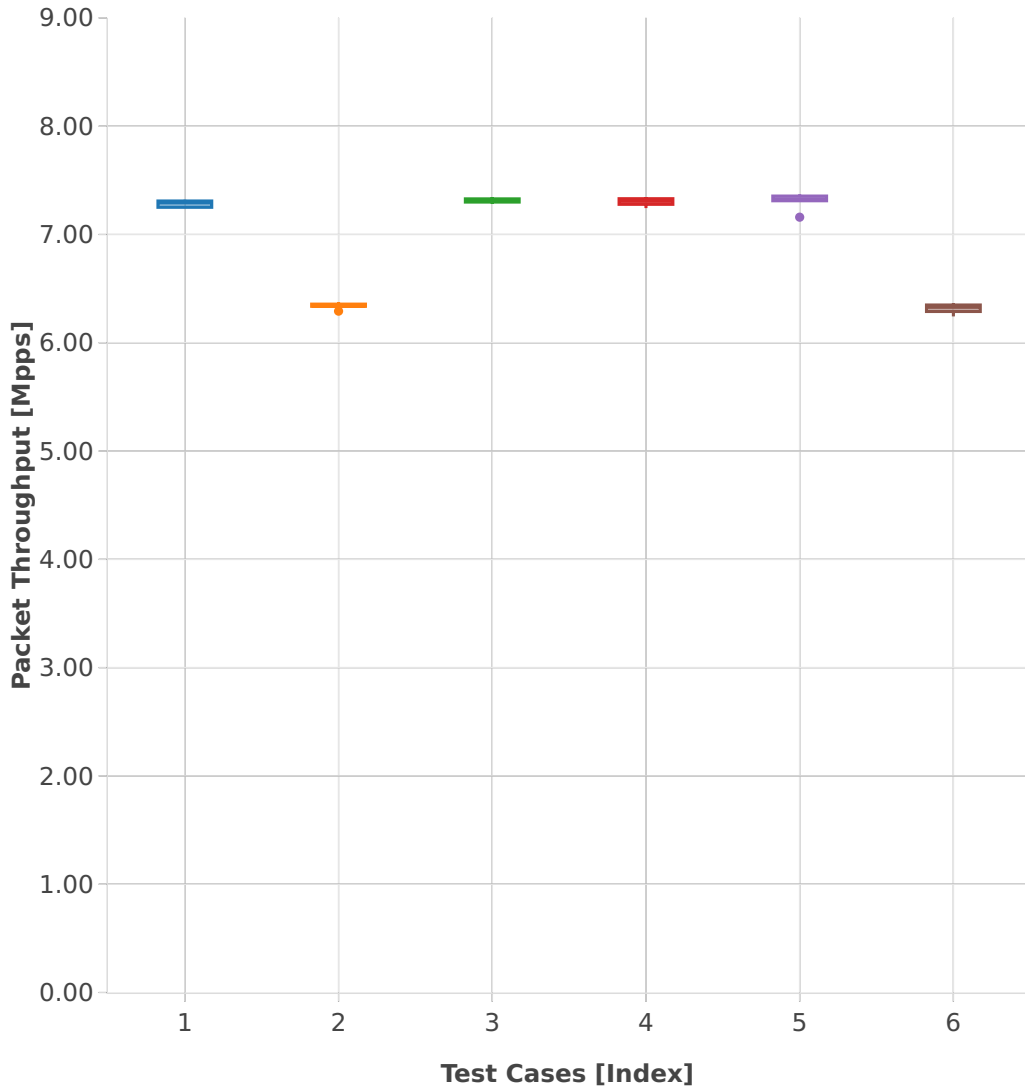

Throughput: vhost-l2sw-3n-skx-x710-64b-4t2c-base_and_features-vm-pdr

- 1. (10 runs) dot1q-l2bdbasemaclrn-eth-2vhostvr1024-1vm
- 2. (10 runs) eth-l2bdbasemaclrn-eth-4vhostvr1024-2vm
- 3. (10 runs) eth-l2bdbasemaclrn-eth-2vhostvr1024-1vm
- 4. (10 runs) dot1q-l2xcbase-eth-2vhostvr1024-1vm
- 5. (10 runs) eth-l2xcbase-eth-2vhostvr1024-1vm
- 6. (10 runs) eth-l2xcbase-eth-4vhostvr1024-2vm