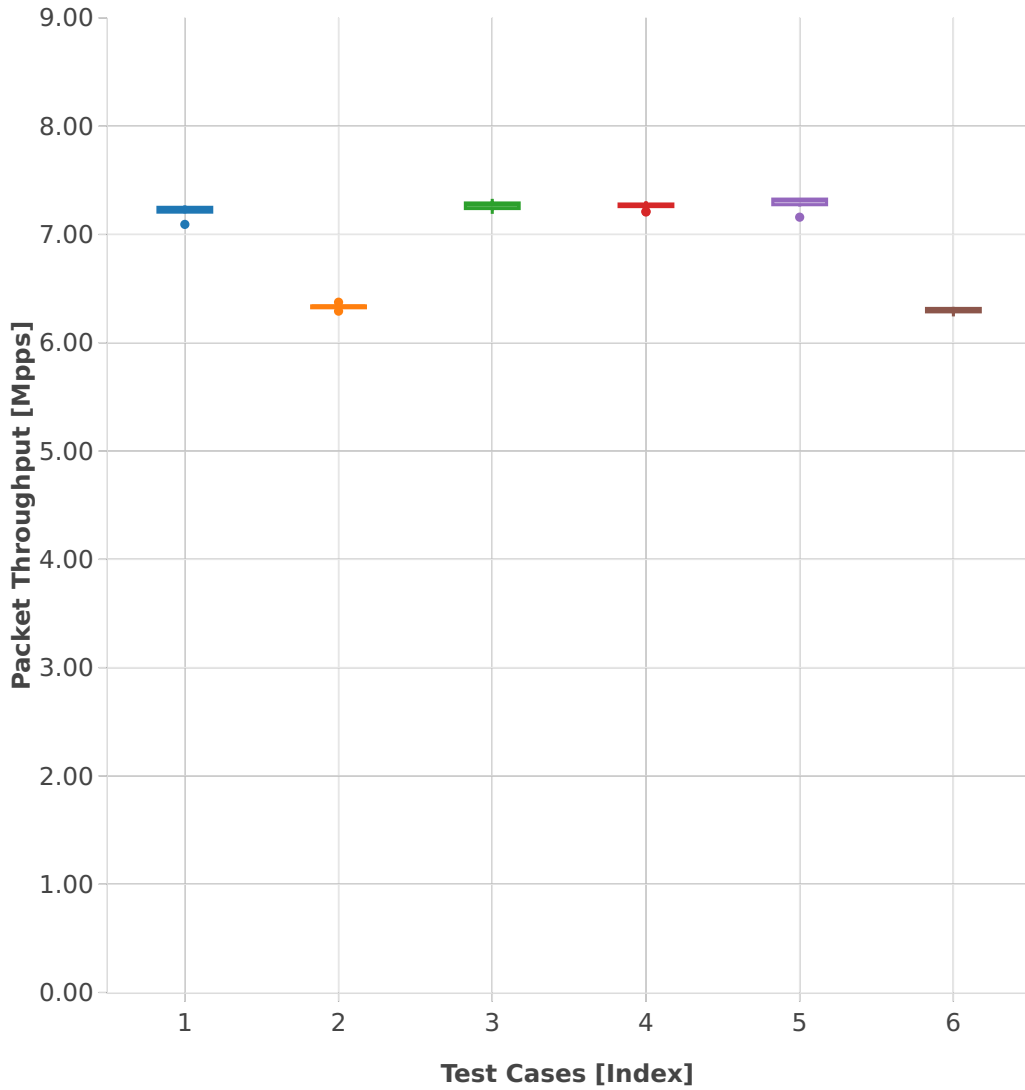

Throughput: vhost-l2sw-3n-skx-x710-64b-4t2c-base_and_features-vm-ndr

- 1. (10 runs) dot1q-l2bdbasemaclrn-eth-2vhostvr1024-1vm
- 2. (10 runs) eth-l2bdbasemaclrn-eth-4vhostvr1024-2vm
- 3. (10 runs) eth-l2bdbasemaclrn-eth-2vhostvr1024-1vm
- 4. (10 runs) dot1q-l2xcbase-eth-2vhostvr1024-1vm
- 5. (10 runs) eth-l2xcbase-eth-2vhostvr1024-1vm
- 6. (10 runs) eth-l2xcbase-eth-4vhostvr1024-2vm