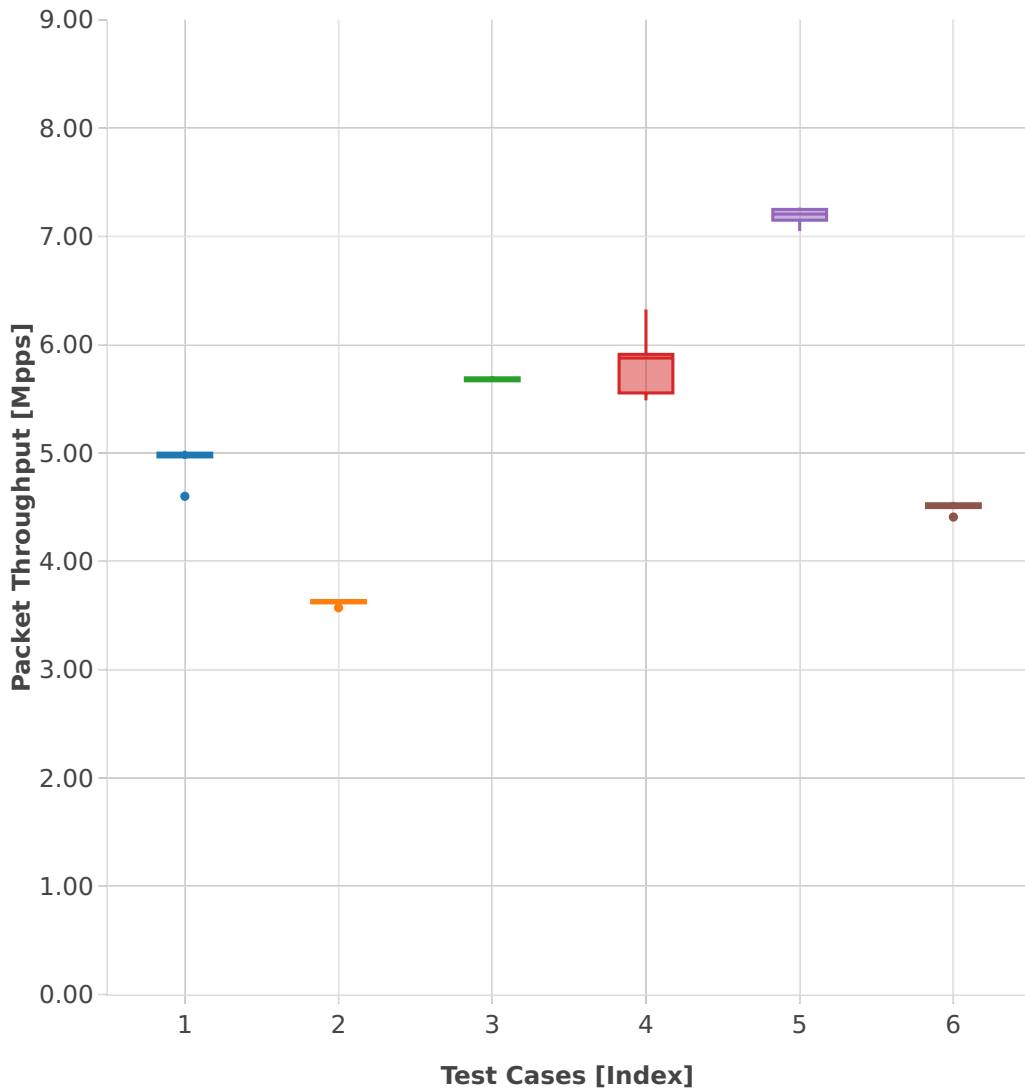

Throughput: vhost-l2sw-3n-skx-x710-64b-2t1c-base_and_features-vm-ndr

- 1. (10 runs) dot1q-l2bdbasemaclrn-eth-2vhostvr1024-1vm
- 2. (10 runs) eth-l2bdbasemaclrn-eth-4vhostvr1024-2vm
- 3. (10 runs) eth-l2bdbasemaclrn-eth-2vhostvr1024-1vm
- 4. (10 runs) dot1q-l2xcbase-eth-2vhostvr1024-1vm
- 5. (10 runs) eth-l2xcbase-eth-2vhostvr1024-1vm
- 6. (10 runs) eth-l2xcbase-eth-4vhostvr1024-2vm