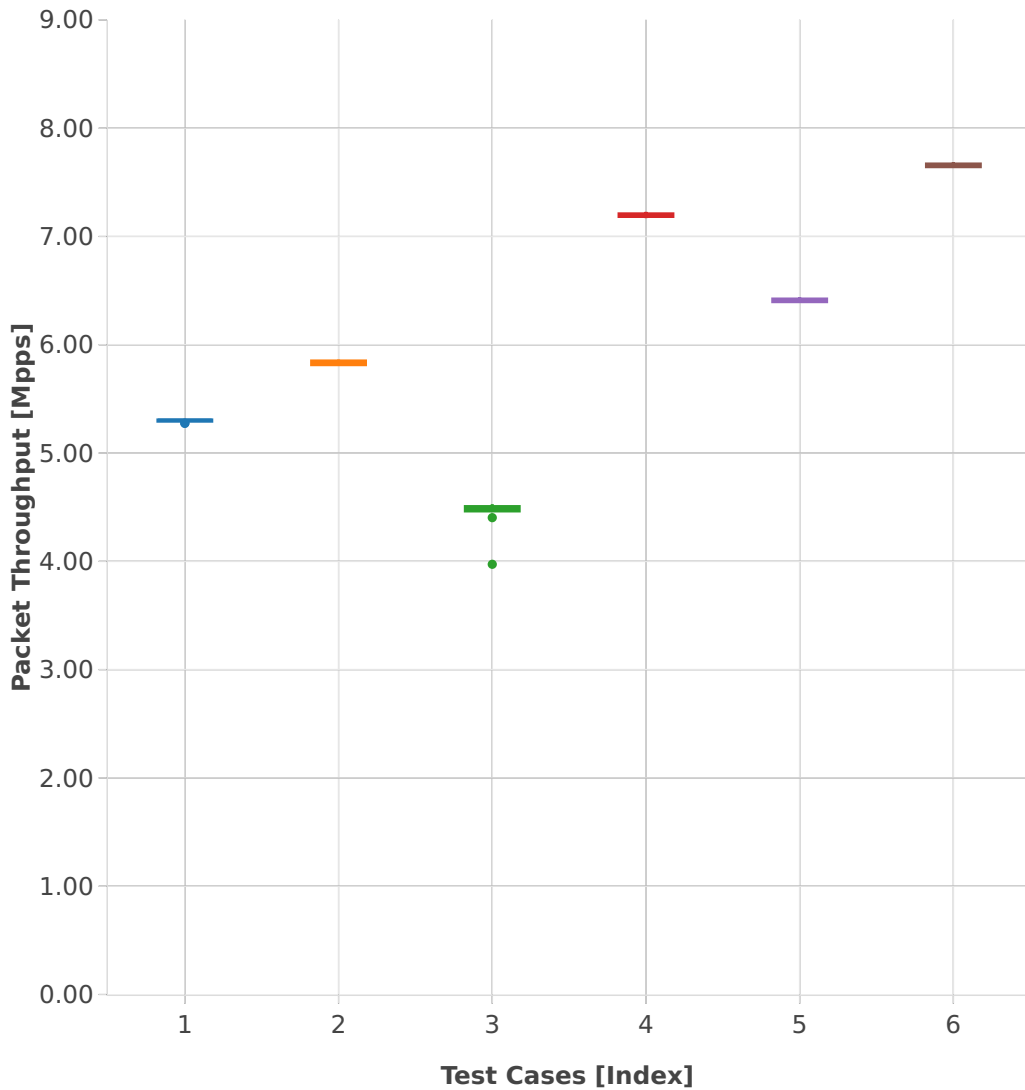

# Throughput: vhost-l2sw-3n-skx-x710-64b-2t1c-base\_and\_features-pdr

- 1. (10 runs) 1lbvpplacp-dot1q-l2bdbasemaclrn-eth-2vhostvr1024-1vm
- 2. (10 runs) dot1q-l2bdbasemaclrn-eth-2vhostvr1024-1vm
- 3. (10 runs) 2lbvpplacp-dot1q-l2bdbasemaclrn-eth-2vhostvr1024-1vm
- 4. (10 runs) dot1q-l2xcbase-eth-2vhostvr1024-1vm
- 5. (10 runs) 1lbvpplacp-dot1q-l2xcbase-eth-2vhostvr1024-1vm
- 6. (10 runs) eth-l2xcbase-eth-2vhostvr1024-1vm