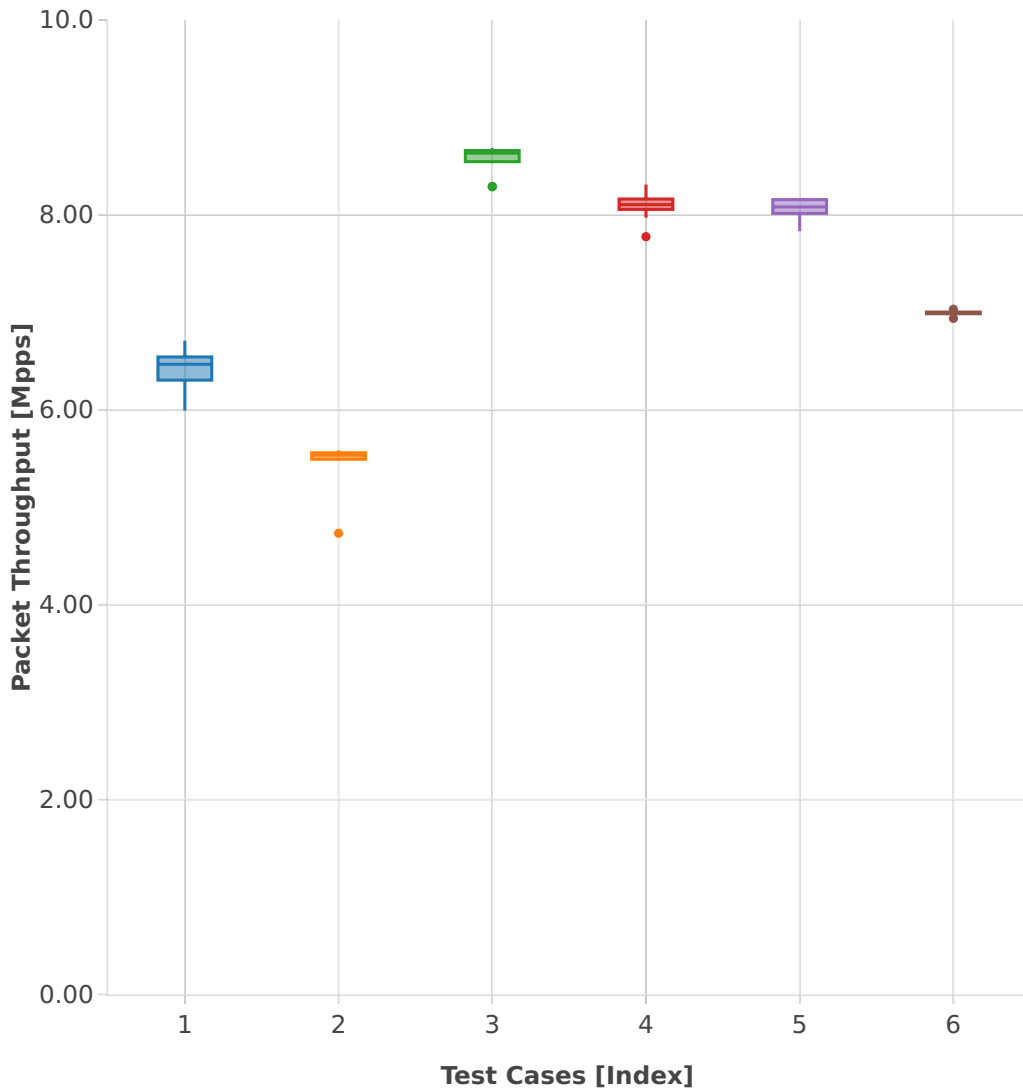

Throughput: vhost-l2sw-3n-hsw-x710-64b-2t2c-base_and_features-vm-ndr

- 1. (09 runs) dot1q-l2bdbasemaclrn-eth-2vhostvr1024-1vm
- 2. (10 runs) eth-l2bdbasemaclrn-eth-4vhostvr1024-2vm
- 3. (10 runs) eth-l2bdbasemaclrn-eth-2vhostvr1024-1vm
- 4. (10 runs) dot1q-l2xcbase-eth-2vhostvr1024-1vm
- 5. (10 runs) eth-l2xcbase-eth-2vhostvr1024-1vm
- 6. (10 runs) eth-l2xcbase-eth-4vhostvr1024-2vm