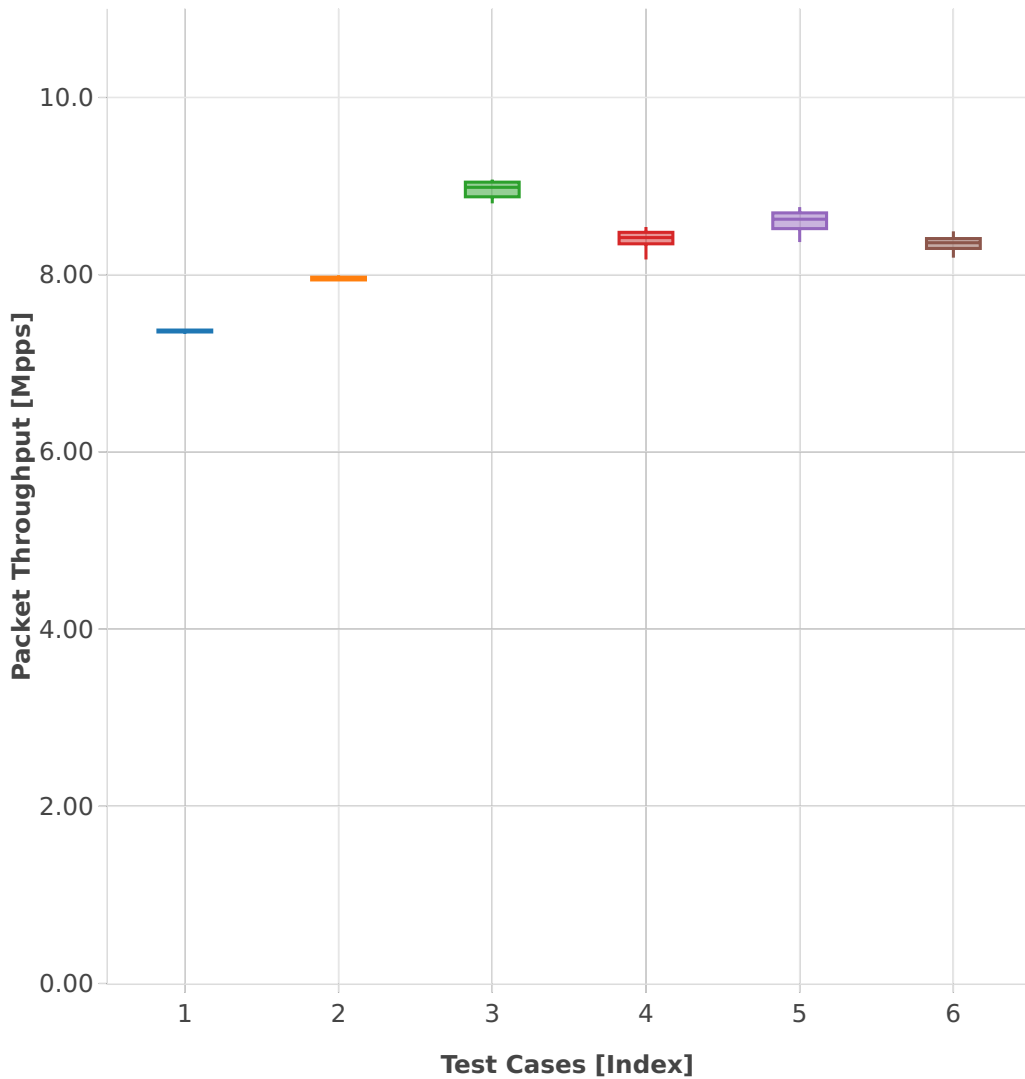

Throughput: vhost-l2sw-3n-hsw-x710-64b-2t2c-base_and_features-pdr

- 1. (10 runs) 1lbvpplacp-dot1q-l2bdbasemaclrn-eth-2vhostvr1024-1vm
- 2. (09 runs) dot1q-l2bdbasemaclrn-eth-2vhostvr1024-1vm
- 3. (10 runs) eth-l2bdbasemaclrn-eth-2vhostvr1024-1vm
- 4. (10 runs) dot1q-l2xcbase-eth-2vhostvr1024-1vm
- 5. (10 runs) 1lbvpplacp-dot1q-l2xcbase-eth-2vhostvr1024-1vm
- 6. (10 runs) eth-l2xcbase-eth-2vhostvr1024-1vm