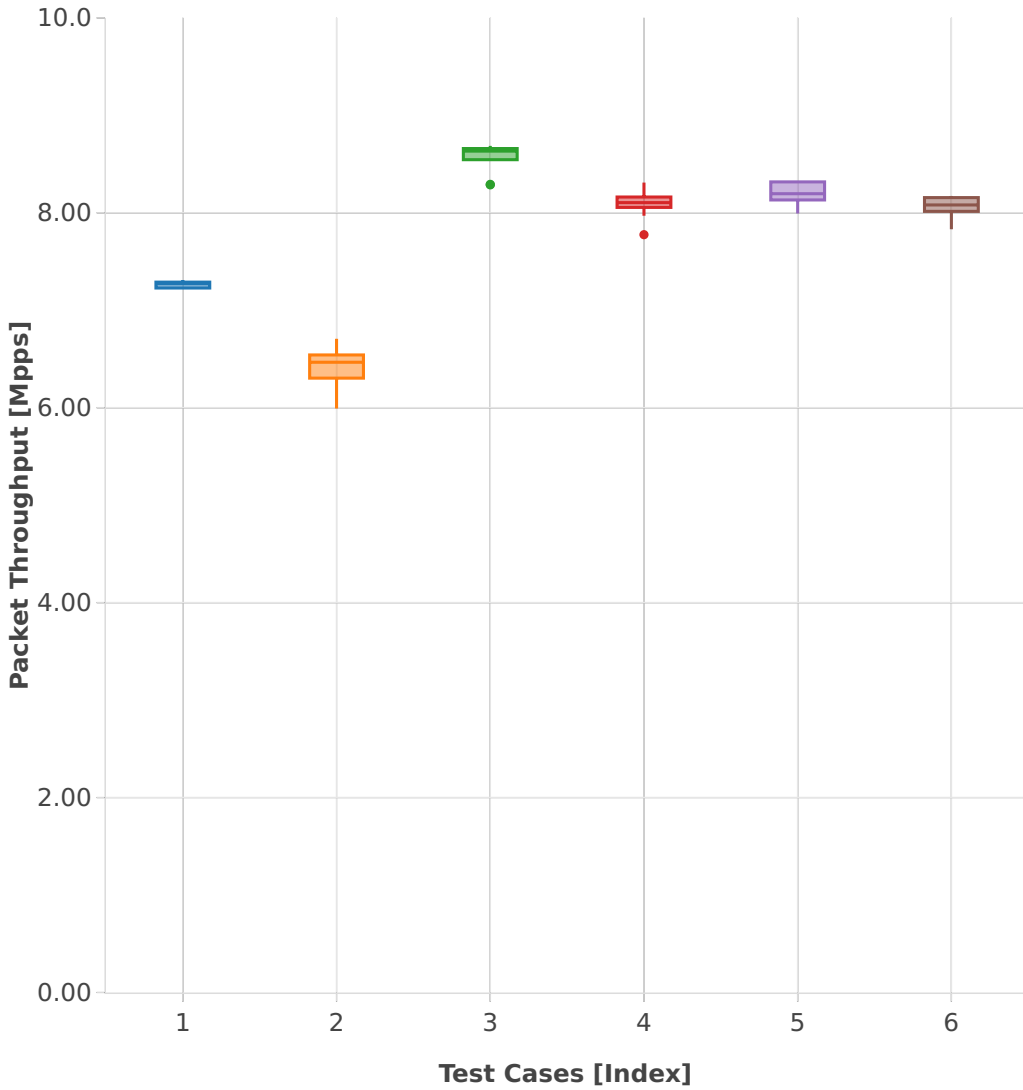

Throughput: vhost-l2sw-3n-hsw-x710-64b-2t2c-base_and_features-ndr

- 1. (10 runs) 1lbvpplacp-dot1q-l2bdbasemaclrn-eth-2vhostvr1024-1vm
- 2. (09 runs) dot1q-l2bdbasemaclrn-eth-2vhostvr1024-1vm
- 3. (10 runs) eth-l2bdbasemaclrn-eth-2vhostvr1024-1vm
- 4. (10 runs) dot1q-l2xcbase-eth-2vhostvr1024-1vm
- 5. (10 runs) 1lbvpplacp-dot1q-l2xcbase-eth-2vhostvr1024-1vm
- 6. (10 runs) eth-l2xcbase-eth-2vhostvr1024-1vm