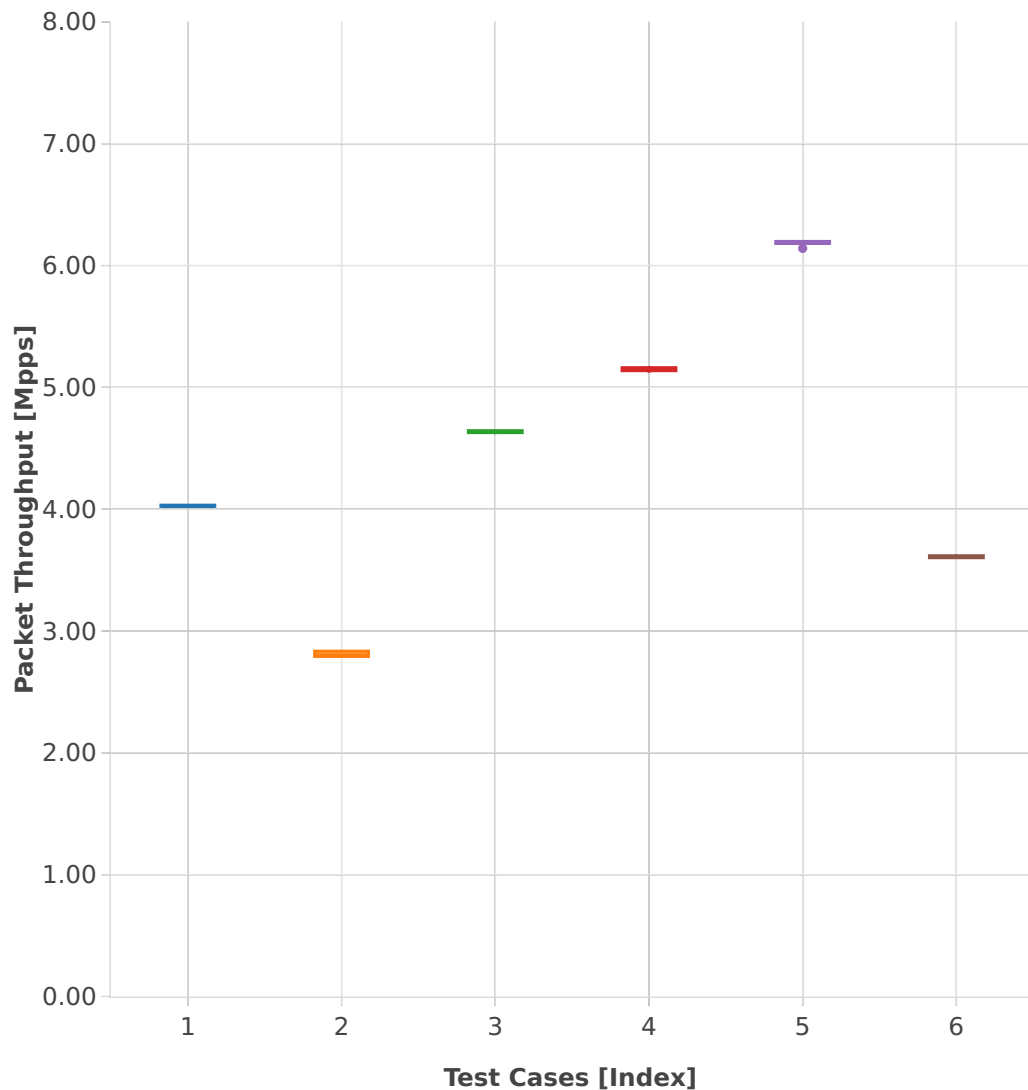

# Throughput: vhost-l2sw-3n-hsw-x710-64b-1t1c-base\_and\_features-vm-pdr

- 1. (10 runs) dot1q-l2bdbasemaclrn-eth-2vhostvr1024-1vm
- 2. (10 runs) eth-l2bdbasemaclrn-eth-4vhostvr1024-2vm
- 3. (10 runs) eth-l2bdbasemaclrn-eth-2vhostvr1024-1vm
- 4. (10 runs) dot1q-l2xcbase-eth-2vhostvr1024-1vm
- 5. (10 runs) eth-l2xcbase-eth-2vhostvr1024-1vm
- 6. (10 runs) eth-l2xcbase-eth-4vhostvr1024-2vm