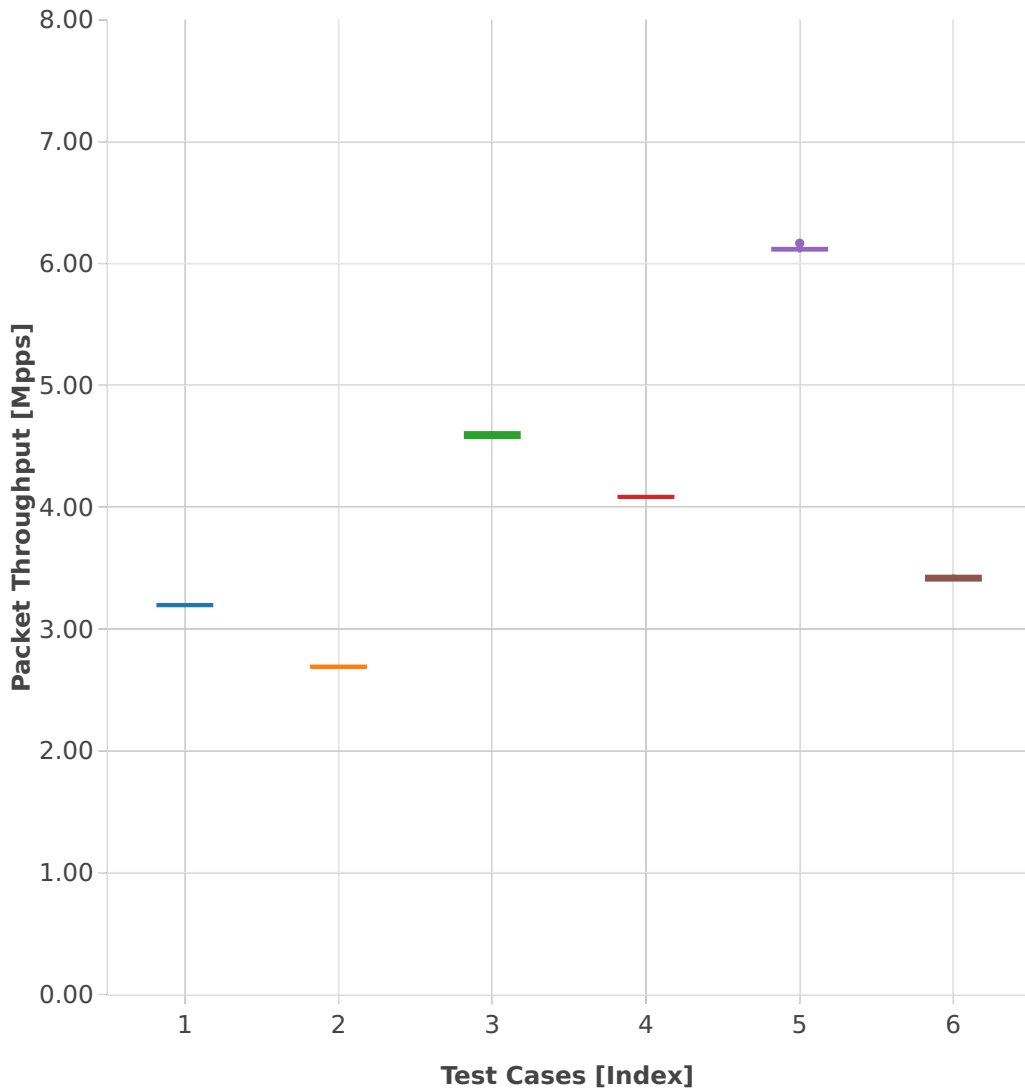

Throughput: vhost-l2sw-3n-hsw-x710-64b-1t1c-base_and_features-vm-ndr

- 1. (10 runs) dot1q-l2bdbasemaclrn-eth-2vhostvr1024-1vm
- 2. (10 runs) eth-l2bdbasemaclrn-eth-4vhostvr1024-2vm
- 3. (10 runs) eth-l2bdbasemaclrn-eth-2vhostvr1024-1vm
- 4. (10 runs) dot1q-l2xcbase-eth-2vhostvr1024-1vm
- 5. (10 runs) eth-l2xcbase-eth-2vhostvr1024-1vm
- 6. (10 runs) eth-l2xcbase-eth-4vhostvr1024-2vm