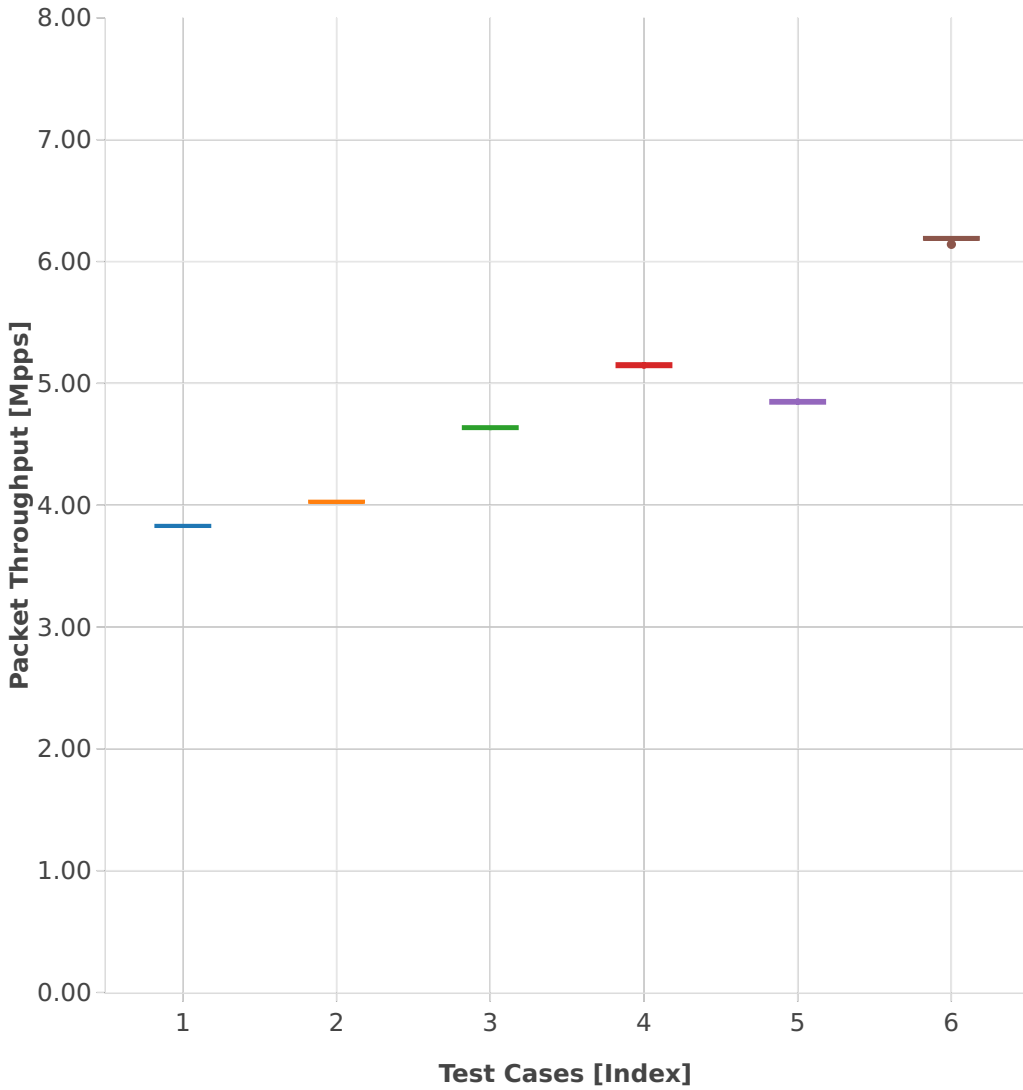

Throughput: vhost-l2sw-3n-hsw-x710-64b-1t1c-base_and_features-pdr

- 1. (10 runs) 1lbvpplacp-dot1q-l2bdbasemaclrn-eth-2vhostvr1024-1vm
- 2. (10 runs) dot1q-l2bdbasemaclrn-eth-2vhostvr1024-1vm
- 3. (10 runs) eth-l2bdbasemaclrn-eth-2vhostvr1024-1vm
- 4. (10 runs) dot1q-l2xcbase-eth-2vhostvr1024-1vm
- 5. (10 runs) 1lbvpplacp-dot1q-l2xcbase-eth-2vhostvr1024-1vm
- 6. (10 runs) eth-l2xcbase-eth-2vhostvr1024-1vm