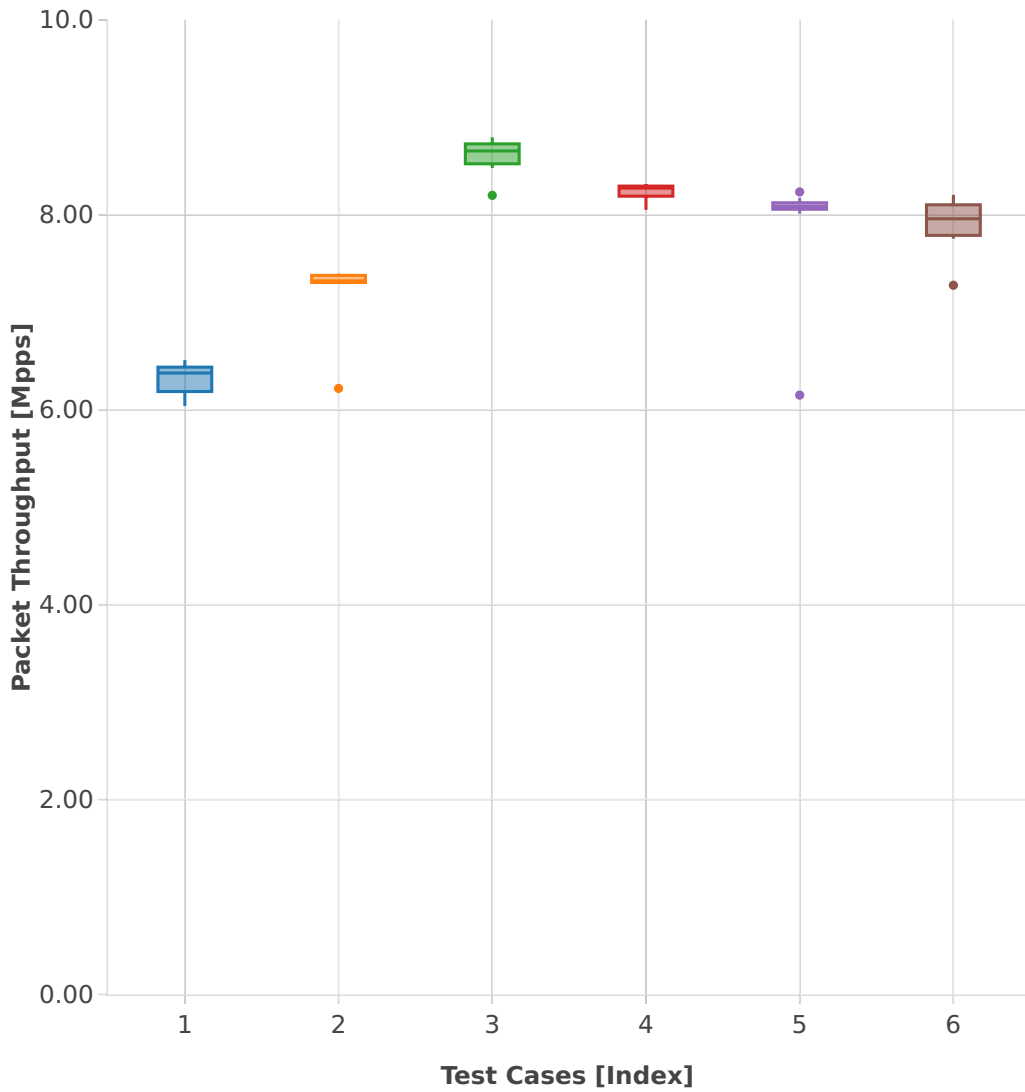

Throughput: vhost-l2sw-3n-hsw-x520-64b-2t2c-base_and_features-ndr

- 1. (09 runs) dot1q-l2bdbasemaclrn-eth-2vhostvr1024-1vm
- 2. (10 runs) 1lbpplac-dot1q-l2bdbasemaclrn-eth-2vhostvr1024-1vm
- 3. (10 runs) eth-l2bdbasemaclrn-eth-2vhostvr1024-1vm
- 4. (10 runs) 1lbpplac-dot1q-l2xcbase-eth-2vhostvr1024-1vm
- 5. (10 runs) eth-l2xcbase-eth-2vhostvr1024-1vm
- 6. (10 runs) dot1q-l2xcbase-eth-2vhostvr1024-1vm