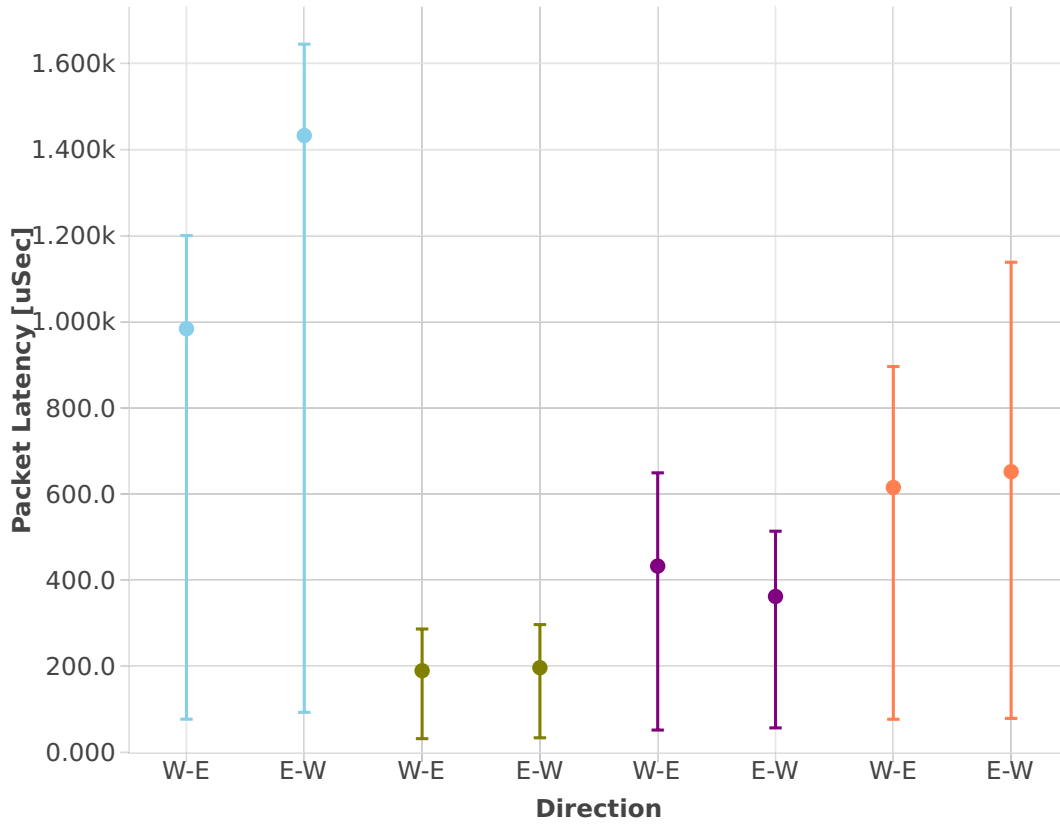

# Latency: vhost-l2sw-3n-hsw-x520-64b-2t2c-base-vm-ndr

- eth-l2bdbasemaclrn-eth-4vhostvr1024-2vm
- eth-l2xcbase-eth-2vhostvr1024-1vm
- eth-l2bdbasemaclrn-eth-2vhostvr1024-1vm
- eth-l2xcbase-eth-4vhostvr1024-2vm