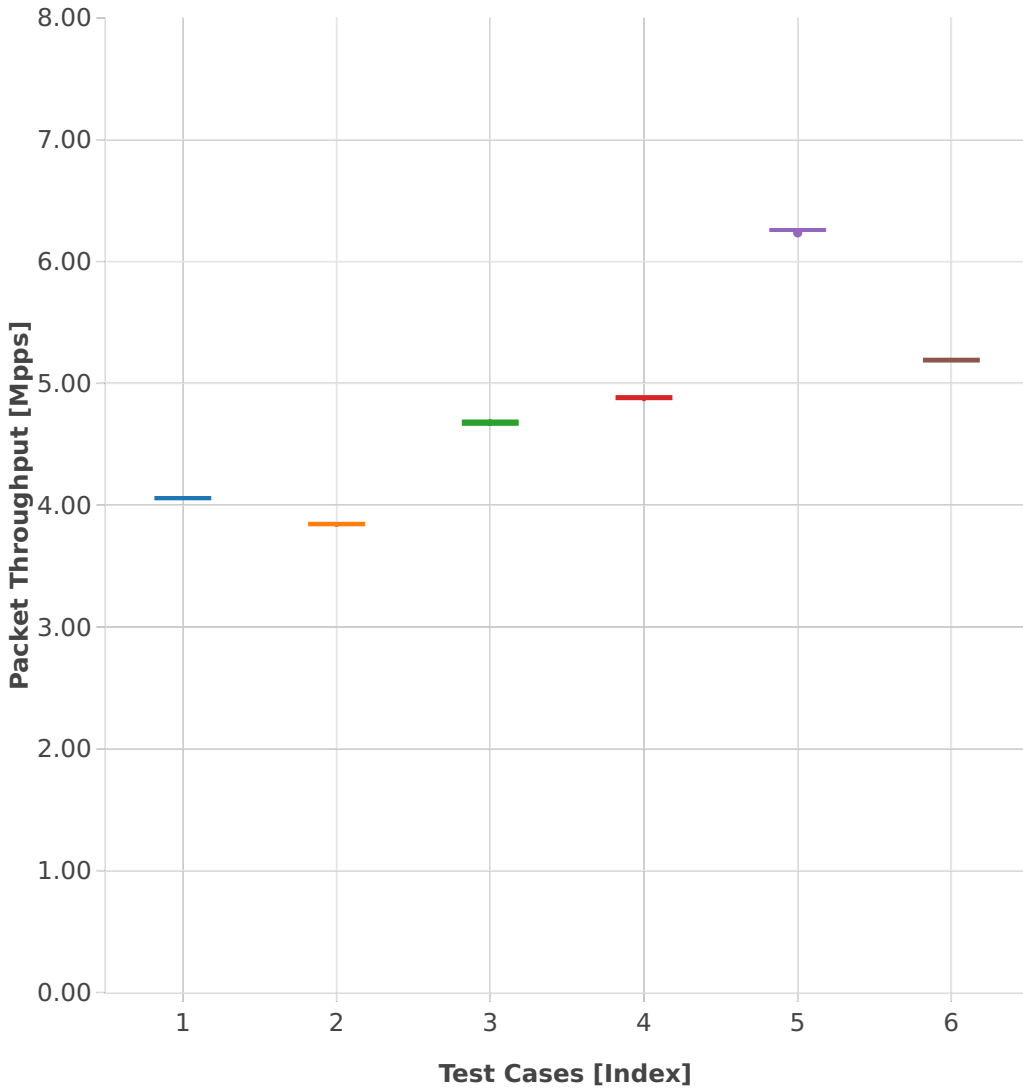

**Throughput:** vhost-l2sw-3n-hsw-x520-64b-1t1c-base\_and\_features-pdr

- 1. (10 runs) dot1q-l2bdbasemaclrn-eth-2vhostvr1024-1vm
- 2. (10 runs) 1lbpplac-dot1q-l2bdbasemaclrn-eth-2vhostvr1024-1vm
- 3. (10 runs) eth-l2bdbasemaclrn-eth-2vhostvr1024-1vm
- 4. (10 runs) 1lbpplac-dot1q-l2xcbase-eth-2vhostvr1024-1vm
- 5. (09 runs) eth-l2xcbase-eth-2vhostvr1024-1vm
- 6. (09 runs) dot1q-l2xcbase-eth-2vhostvr1024-1vm