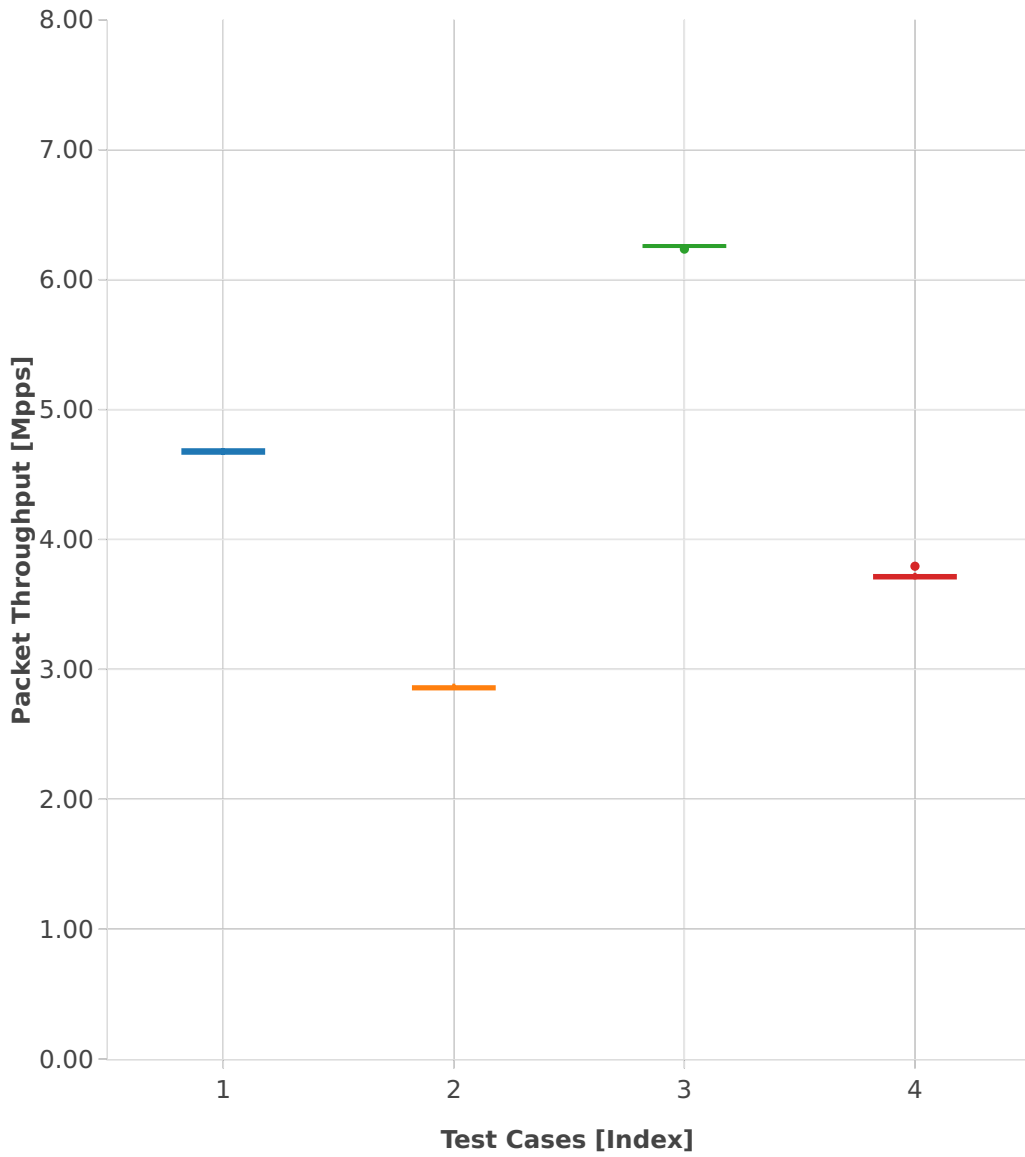

Throughput: vhost-l2sw-3n-hsw-x520-64b-1t1c-base-vm-pdr

- 1. (10 runs) eth-l2bdbasemaclrn-eth-2vhostvr1024-1vm
- 2. (09 runs) eth-l2bdbasemaclrn-eth-4vhostvr1024-2vm
- 3. (10 runs) eth-l2xcbase-eth-2vhostvr1024-1vm
- 4. (10 runs) eth-l2xcbase-eth-4vhostvr1024-2vm