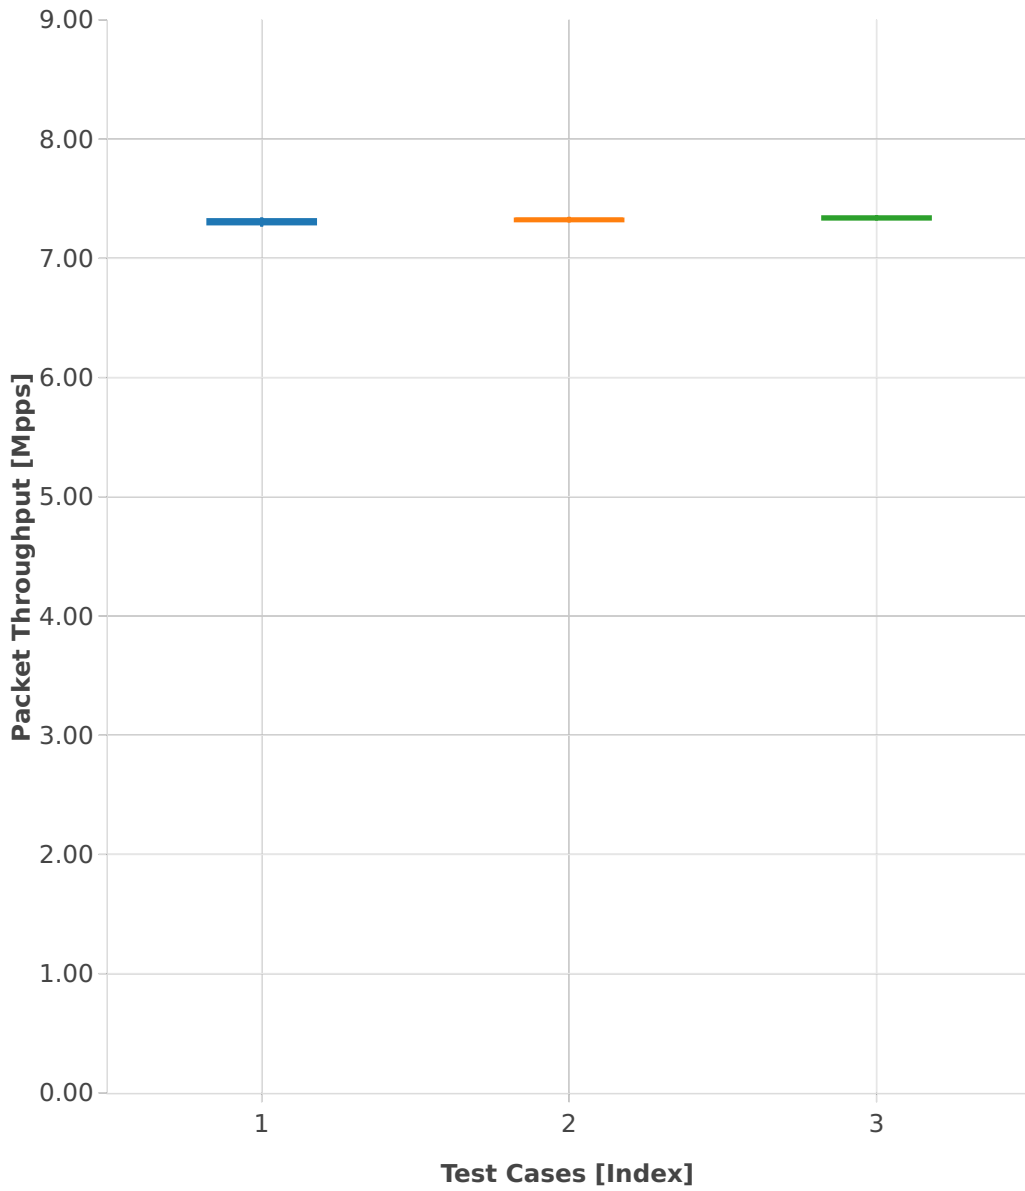

Throughput: vhost-l2sw-2n-skx-x710-64b-4t2c-base_and_features-pdr

- 1. (10 runs) dot1q-l2bdbasemaclrn-eth-2vhostvr1024-1vm
- 2. (10 runs) eth-l2bdbasemaclrn-eth-2vhostvr1024-1vm
- 3. (10 runs) eth-l2xcbase-eth-2vhostvr1024-1vm