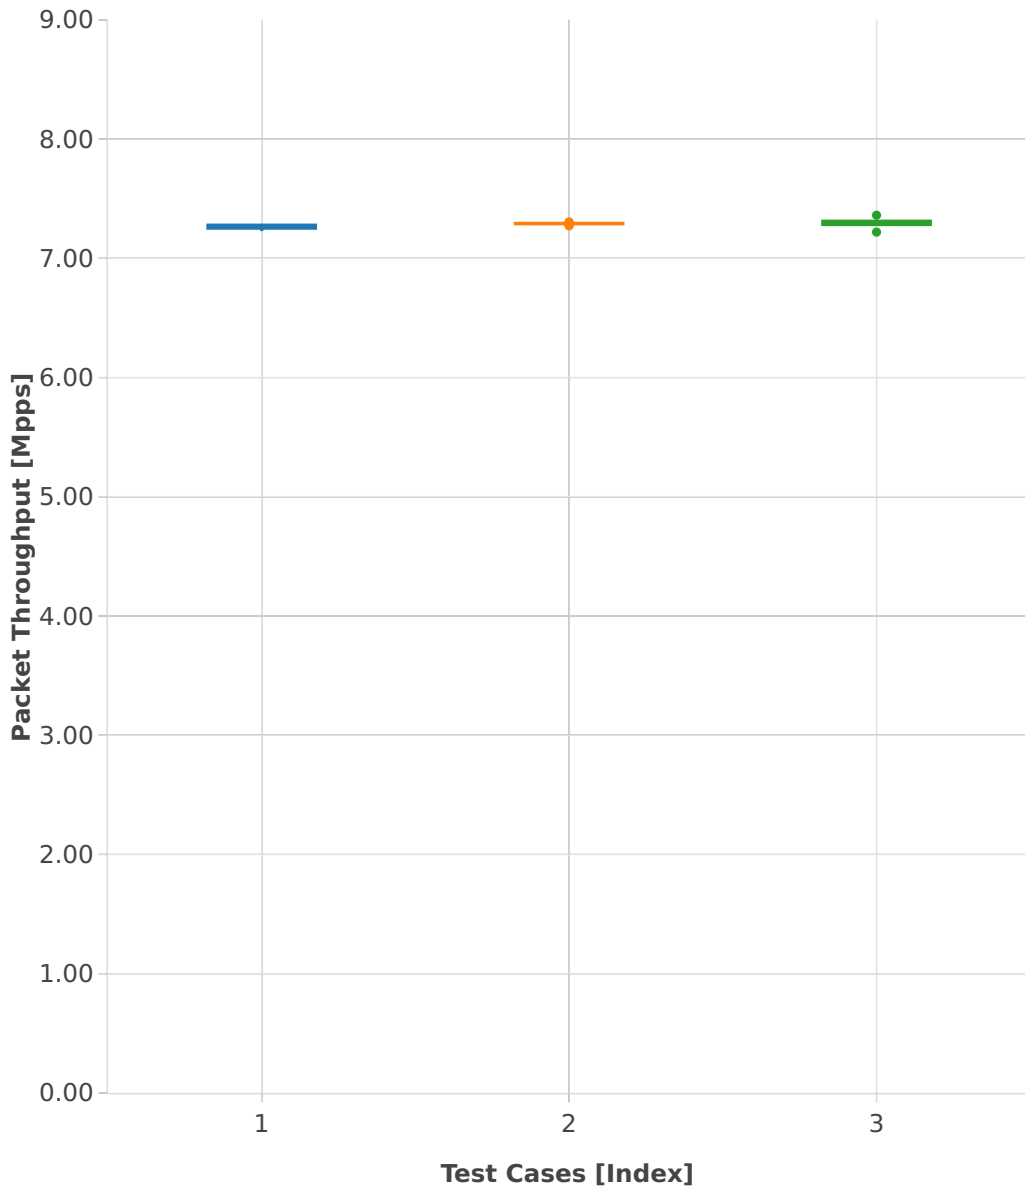

Throughput: vhost-l2sw-2n-skx-x710-64b-4t2c-base_and_features-ndr

- 1. (10 runs) dot1q-l2bdbasemaclrn-eth-2vhostvr1024-1vm
- 2. (10 runs) eth-l2bdbasemaclrn-eth-2vhostvr1024-1vm
- 3. (10 runs) eth-l2xcbase-eth-2vhostvr1024-1vm