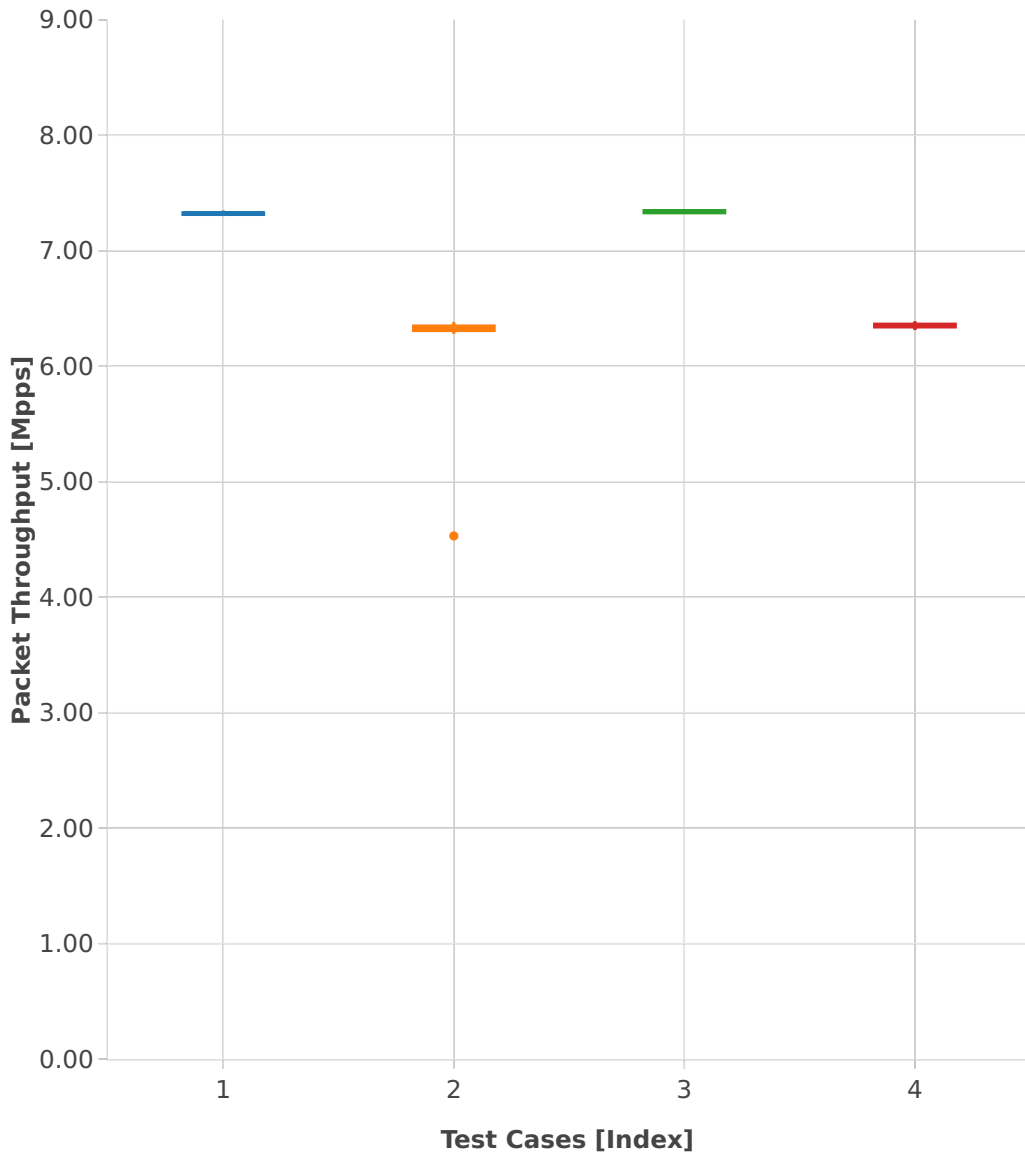

Throughput: vhost-l2sw-2n-skx-x710-64b-4t2c-base-vm-pdr

- 1. (10 runs) eth-l2bdbasemaclrn-eth-2vhostvr1024-1vm
- 2. (10 runs) eth-l2bdbasemaclrn-eth-4vhostvr1024-2vm
- 3. (10 runs) eth-l2xcbase-eth-2vhostvr1024-1vm
- 4. (10 runs) eth-l2xcbase-eth-4vhostvr1024-2vm