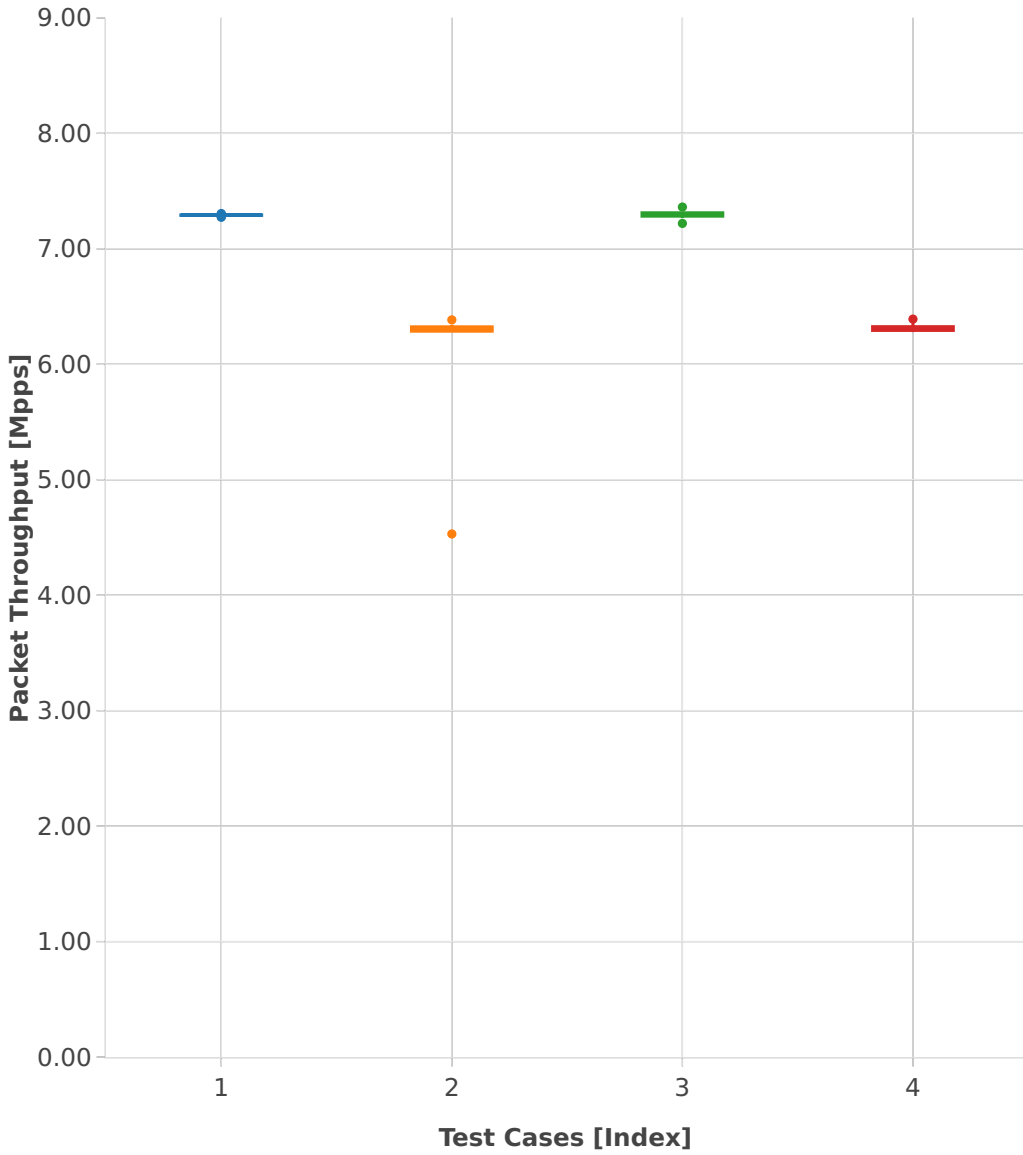

# Throughput: vhost-l2sw-2n-skx-x710-64b-4t2c-base-vm-ndr

- 1. (10 runs) eth-l2bdbasemaclrn-eth-2vhostvr1024-1vm
- 2. (10 runs) eth-l2bdbasemaclrn-eth-4vhostvr1024-2vm
- 3. (10 runs) eth-l2xcbase-eth-2vhostvr1024-1vm
- 4. (10 runs) eth-l2xcbase-eth-4vhostvr1024-2vm