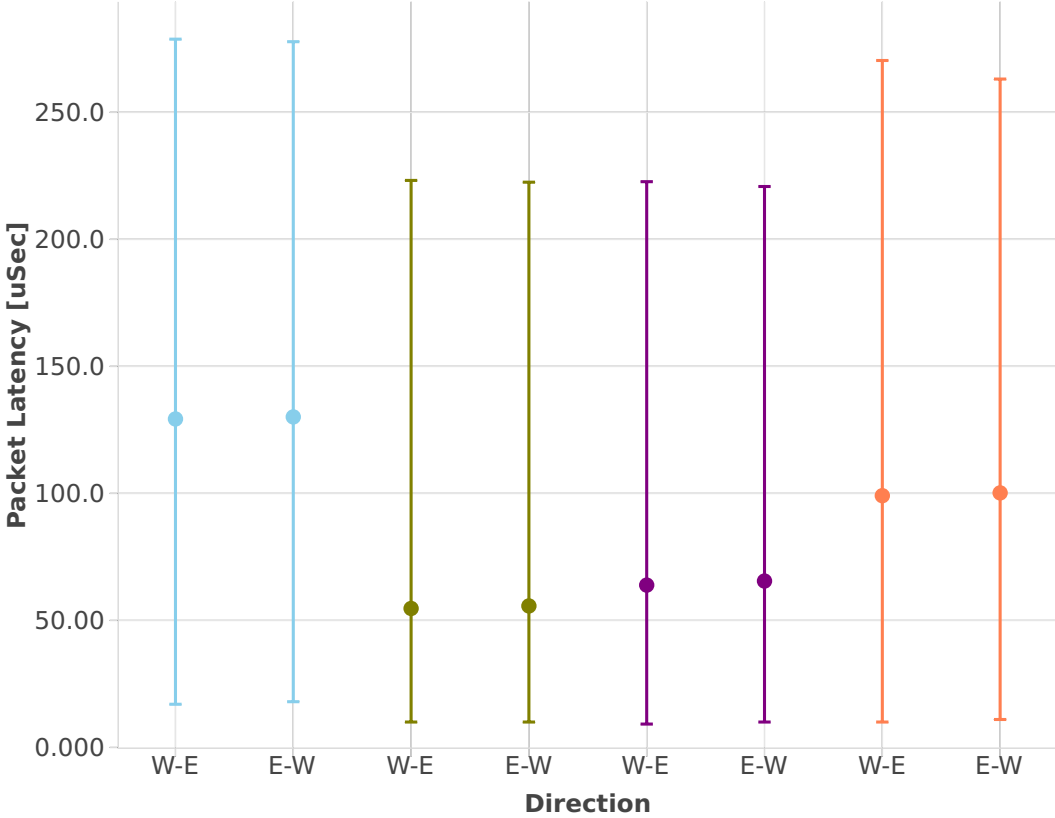

Latency: vhost-l2sw-2n-skx-x710-64b-4t2c-base-vm-ndr

- eth-l2bdbasemaclrn-eth-4vhostvr1024-2vm
- eth-l2xcbase-eth-2vhostvr1024-1vm
- eth-l2bdbasemaclrn-eth-2vhostvr1024-1vm
- eth-l2xcbase-eth-4vhostvr1024-2vm