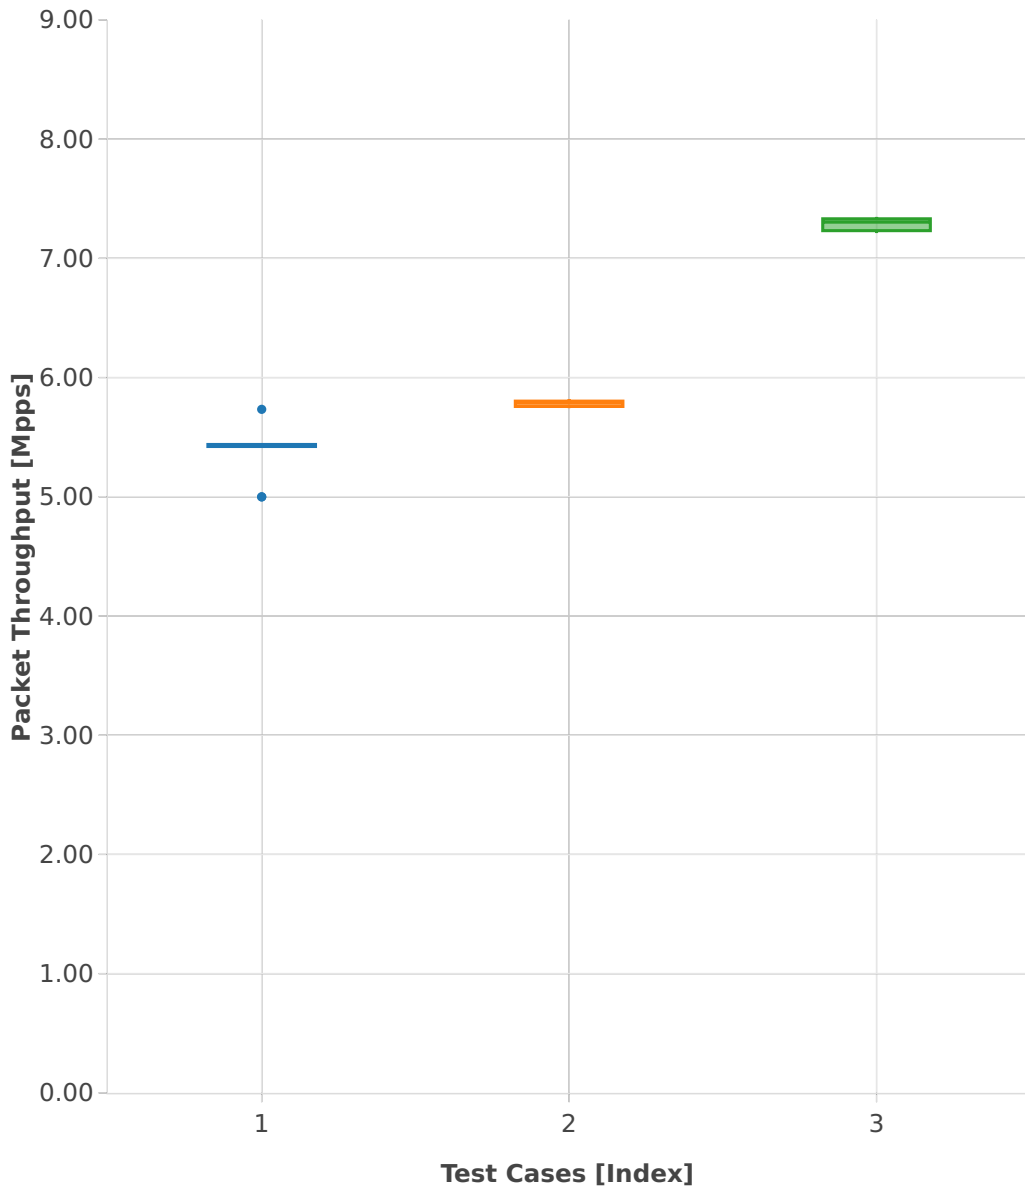

Throughput: vhost-l2sw-2n-skx-x710-64b-2t1c-base_and_features-ndr

- 1. (10 runs) dot1q-l2bdbasemaclrn-eth-2vhostvr1024-1vm
- 2. (10 runs) eth-l2bdbasemaclrn-eth-2vhostvr1024-1vm
- 3. (10 runs) eth-l2xcbase-eth-2vhostvr1024-1vm