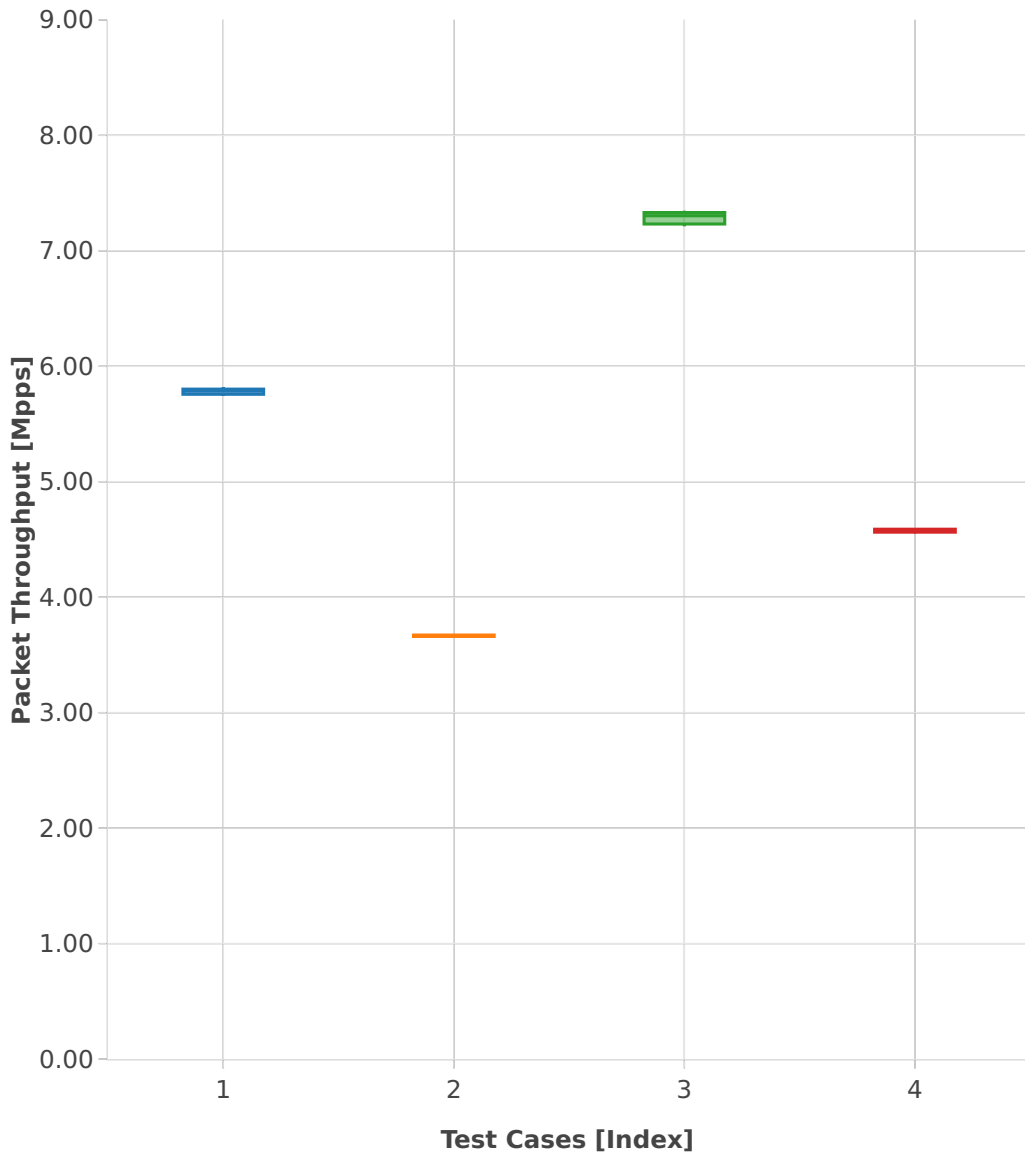

Throughput: vhost-l2sw-2n-skx-x710-64b-2t1c-base-vm-ndr

- 1. (10 runs) eth-l2bdbasemaclrn-eth-2vhostvr1024-1vm
- 2. (10 runs) eth-l2bdbasemaclrn-eth-4vhostvr1024-2vm
- 3. (10 runs) eth-l2xcbase-eth-2vhostvr1024-1vm
- 4. (10 runs) eth-l2xcbase-eth-4vhostvr1024-2vm