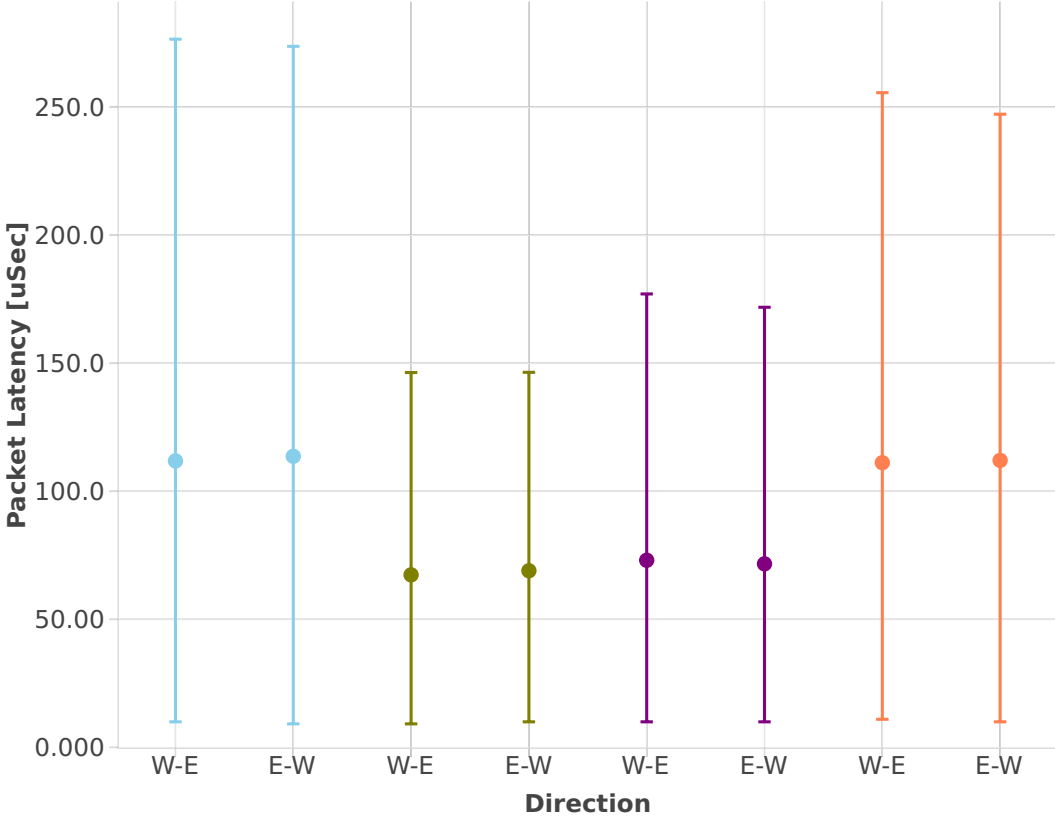

**Latency:** vhost-l2sw-2n-skx-x710-64b-2t1c-base-vm-ndr

- eth-l2bdbasemaclrn-eth-4vhostvr1024-2vm
- eth-l2xcbase-eth-2vhostvr1024-1vm
- eth-l2bdbasemaclrn-eth-2vhostvr1024-1vm
- eth-l2xcbase-eth-4vhostvr1024-2vm