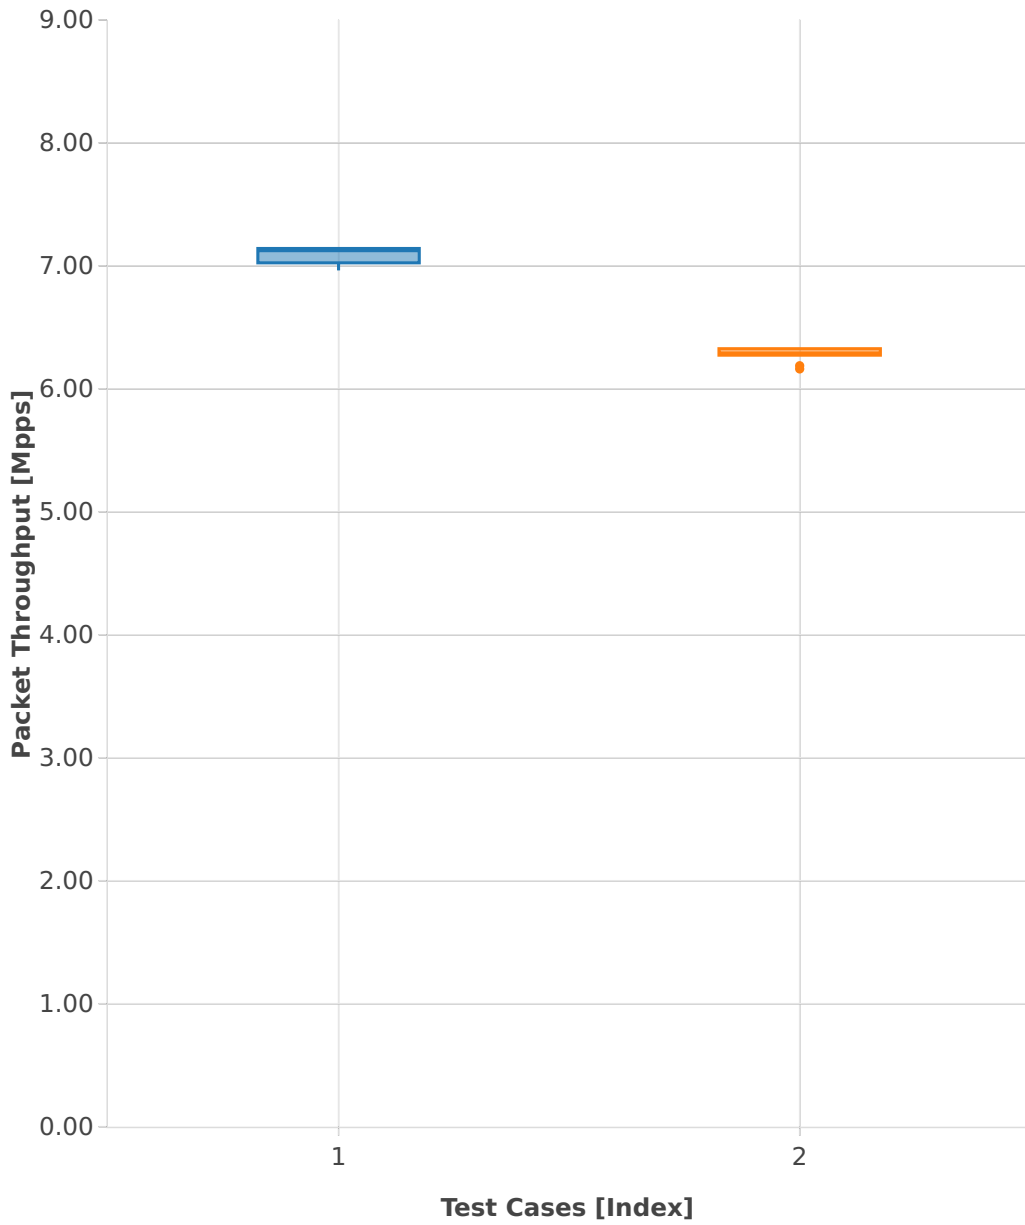

Throughput: vhost-ip4-3n-skx-x710-64b-4t2c-base_and_scale-pdr

- 1. (10 runs) ethip4-ip4base-eth-2vhostvr1024-1vm
- 2. (10 runs) ethip4-ip4base-eth-4vhostvr1024-2vm