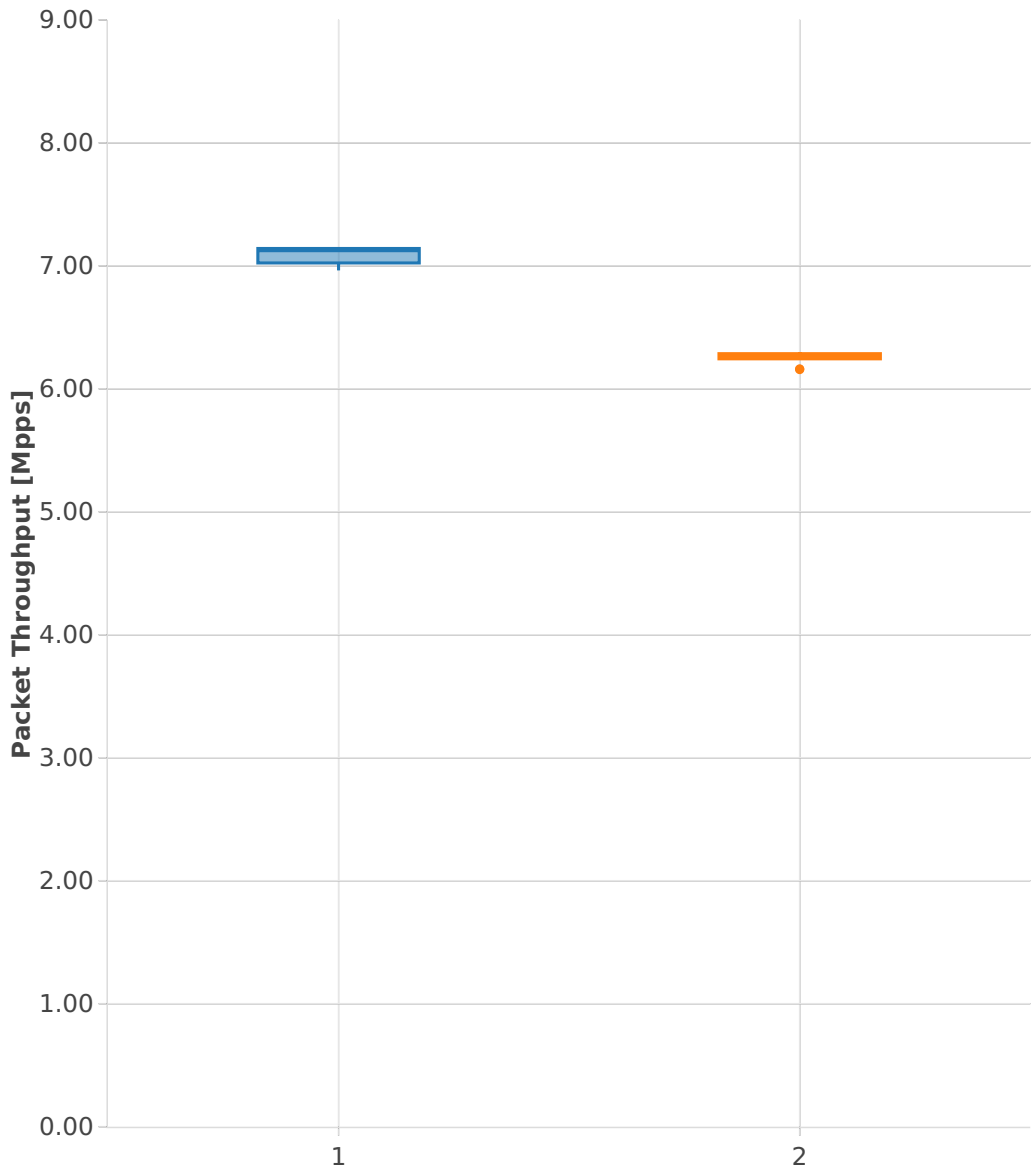

Throughput: vhost-ip4-3n-skx-x710-64b-4t2c-base_and_scale-ndr

- 1. (10 runs) ethip4-ip4base-eth-2vhostvr1024-1vm
- 2. (10 runs) ethip4-ip4base-eth-4vhostvr1024-2vm