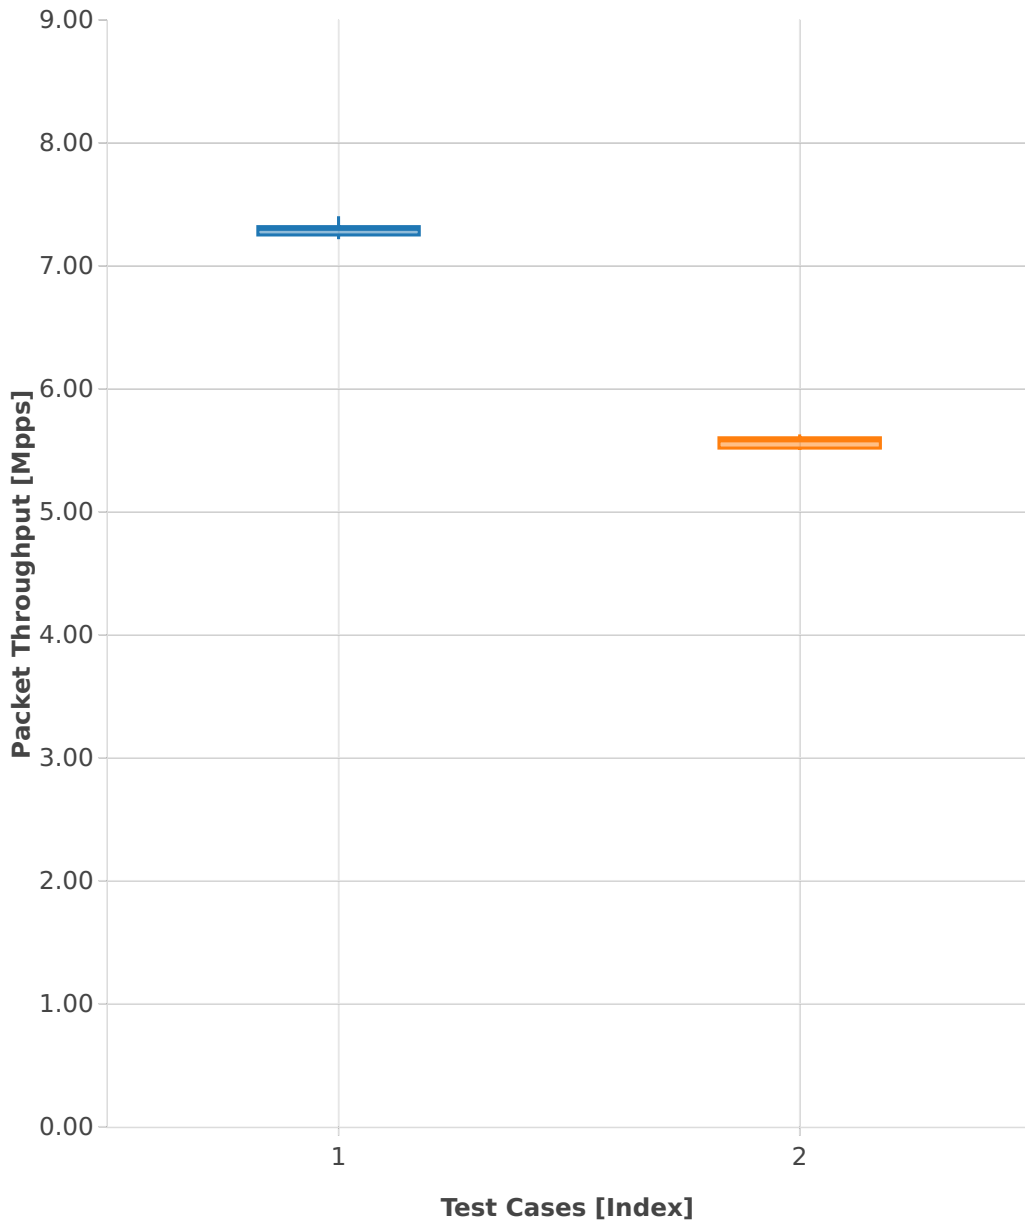

Throughput: vhost-ip4-3n-hsw-x710-64b-2t2c-base_and_scale-ndr

1. (10 runs) ethip4-ip4base-eth-2vhostvr1024-1vm

2. (10 runs) ethip4-ip4base-eth-4vhostvr1024-2vm