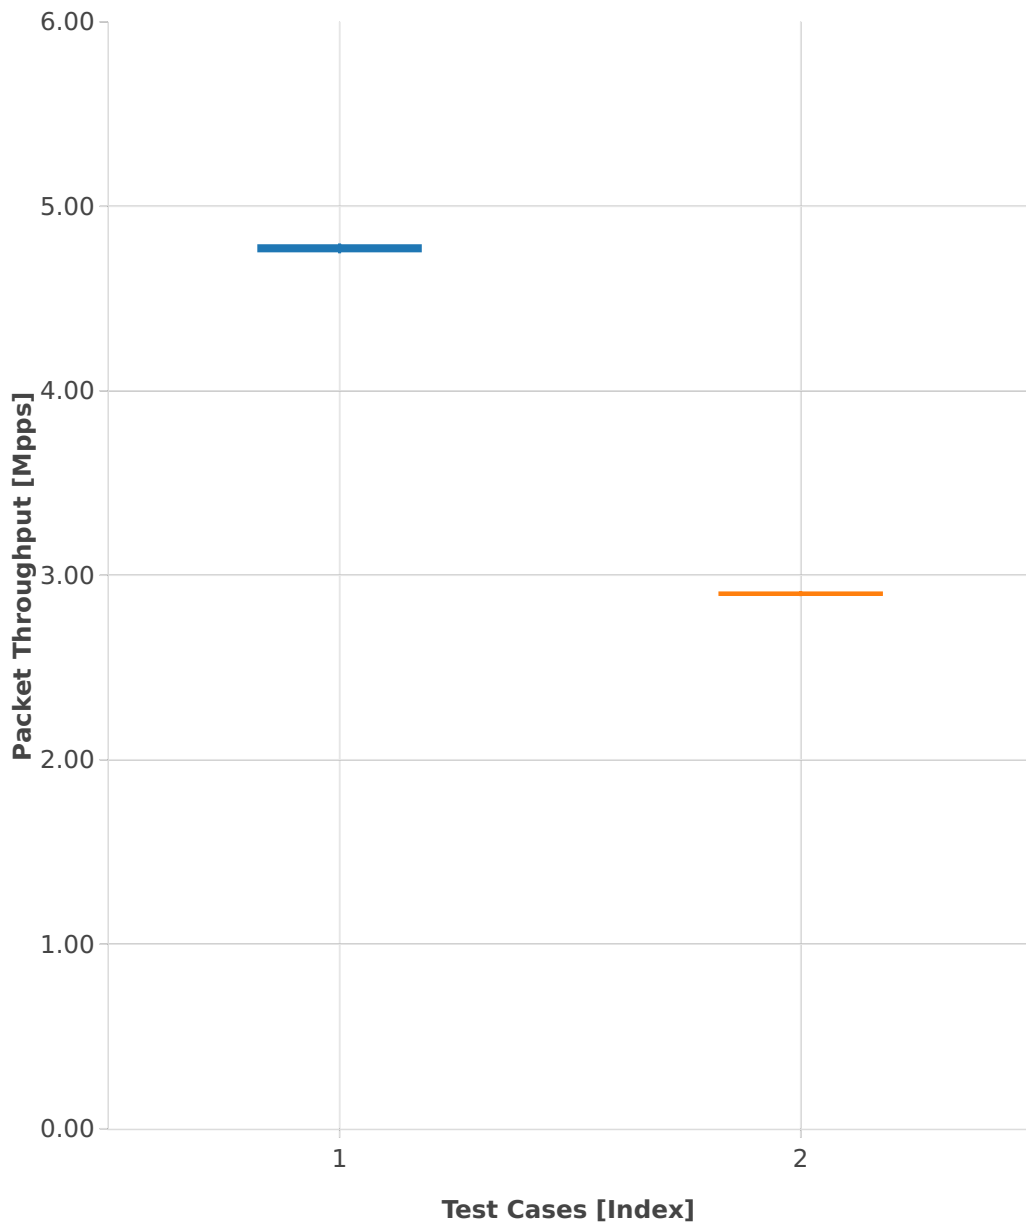

Throughput: vhost-ip4-3n-hsw-x710-64b-1t1c-base_and_scale-pdr

- 1. (10 runs) ethip4-ip4base-eth-2vhostvr1024-1vm
- 2. (10 runs) ethip4-ip4base-eth-4vhostvr1024-2vm