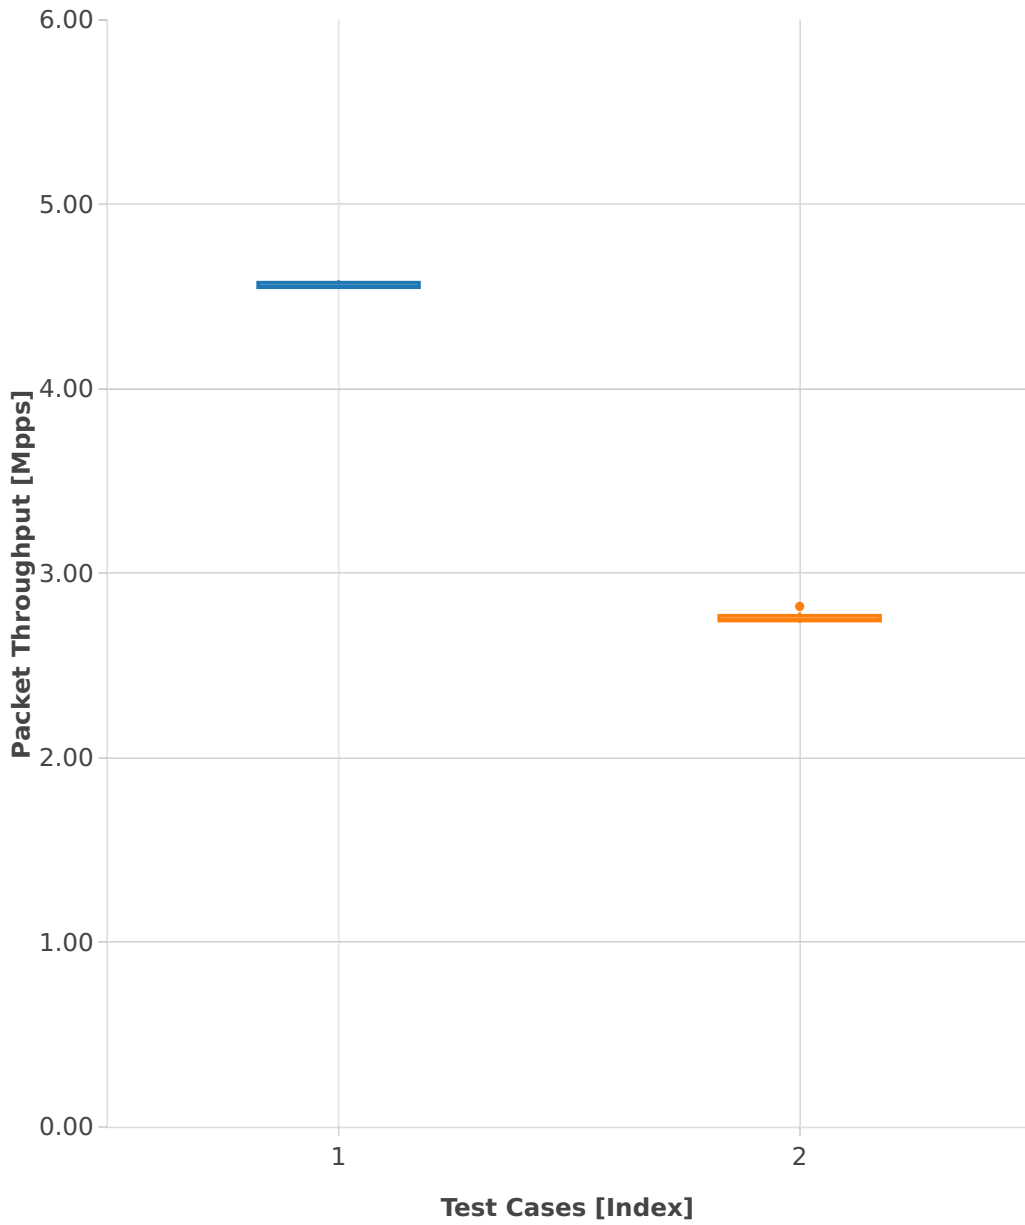

Throughput: vhost-ip4-3n-hsw-x710-64b-1t1c-base_and_scale-ndr

1. (10 runs) ethip4-ip4base-eth-2vhostvr1024-1vm

2. (10 runs) ethip4-ip4base-eth-4vhostvr1024-2vm