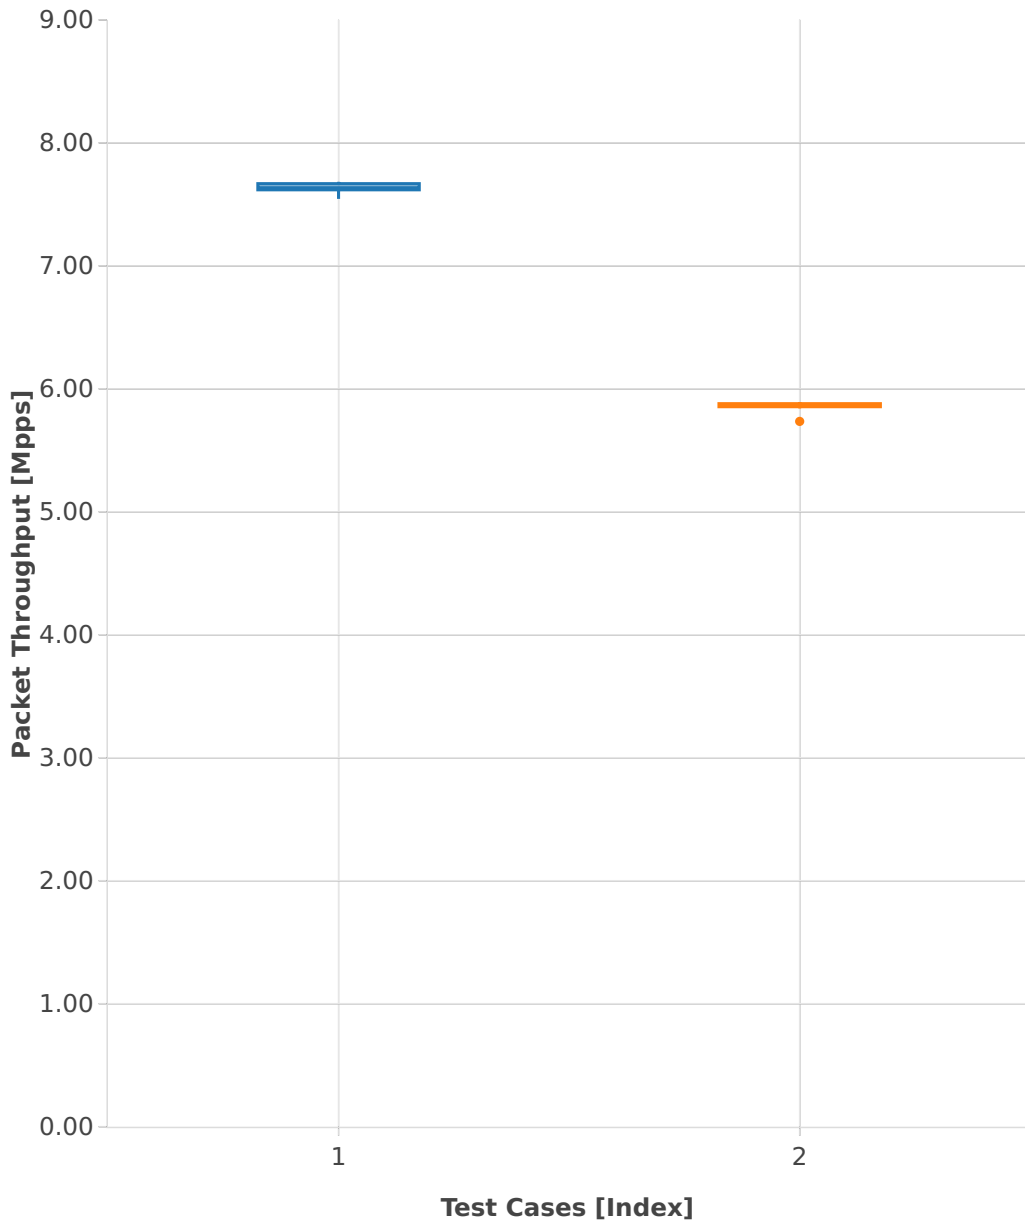

Throughput: vhost-ip4-3n-hsw-x520-64b-2t2c-base_and_scale-pdr

1. (10 runs) ethip4-ip4base-eth-2vhostvr1024-1vm

2. (10 runs) ethip4-ip4base-eth-4vhostvr1024-2vm