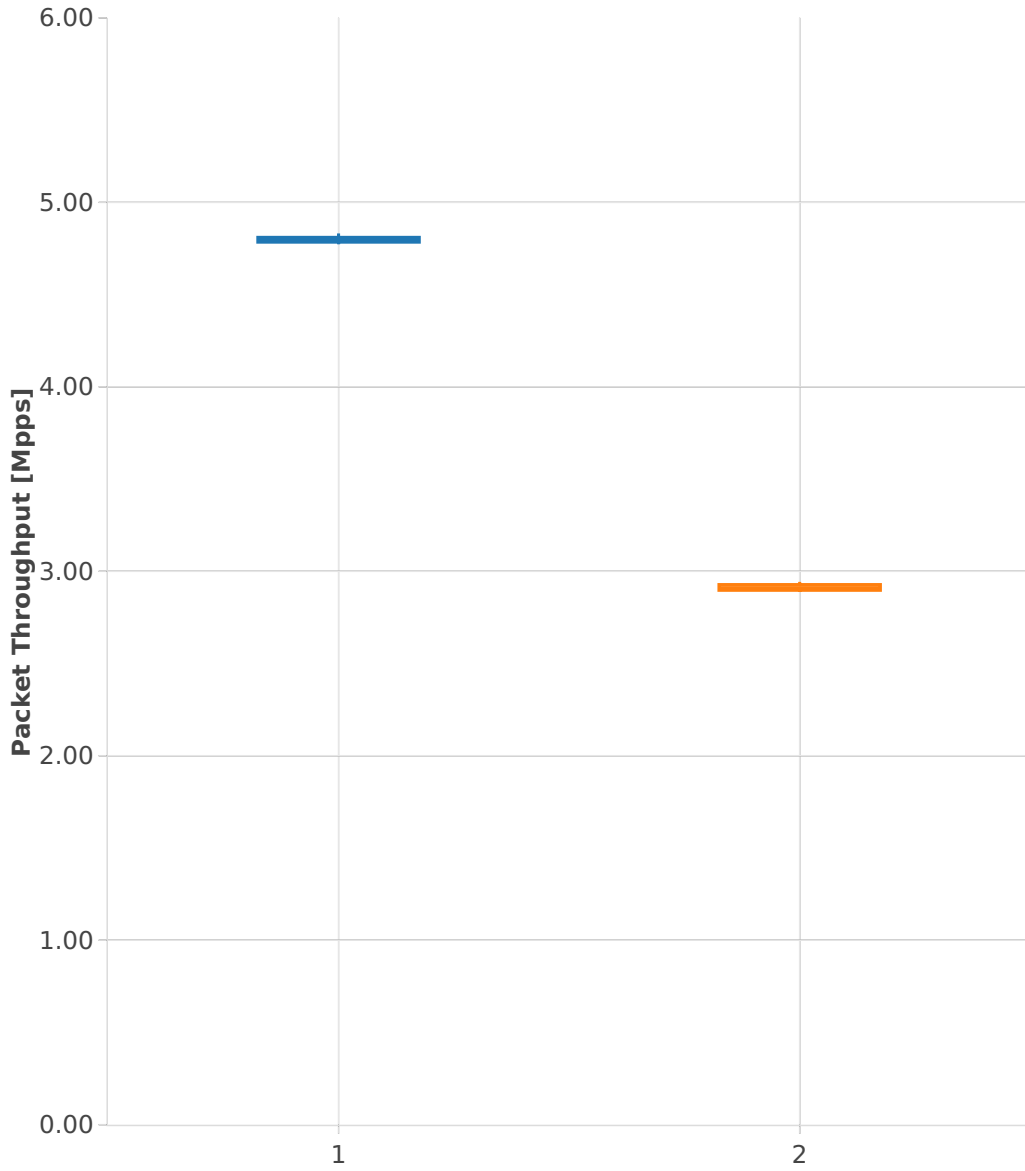

# Throughput: vhost-ip4-3n-hsw-x520-64b-1t1c-base\_and\_scale-pdr

■ 1. (10 runs) ethip4-ip4base-eth-2vhostvr1024-1vm

■ 2. (10 runs) ethip4-ip4base-eth-4vhostvr1024-2vm