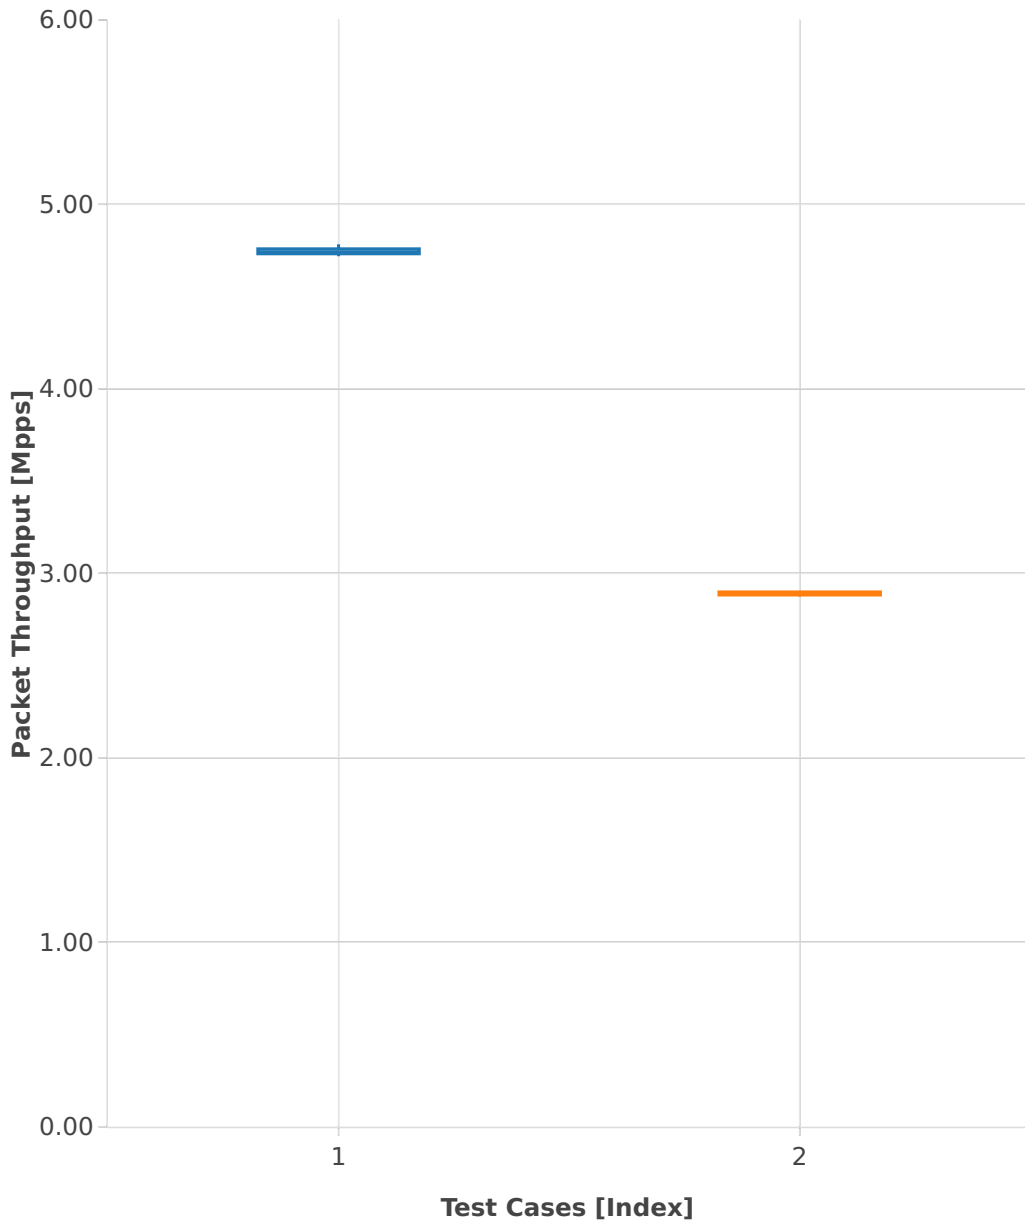

**Throughput:** vhost-ip4-3n-hsw-x520-64b-1t1c-base\_and\_scale-ndr

1. (10 runs) ethip4-ip4base-eth-2vhostvr1024-1vm

2. (10 runs) ethip4-ip4base-eth-4vhostvr1024-2vm