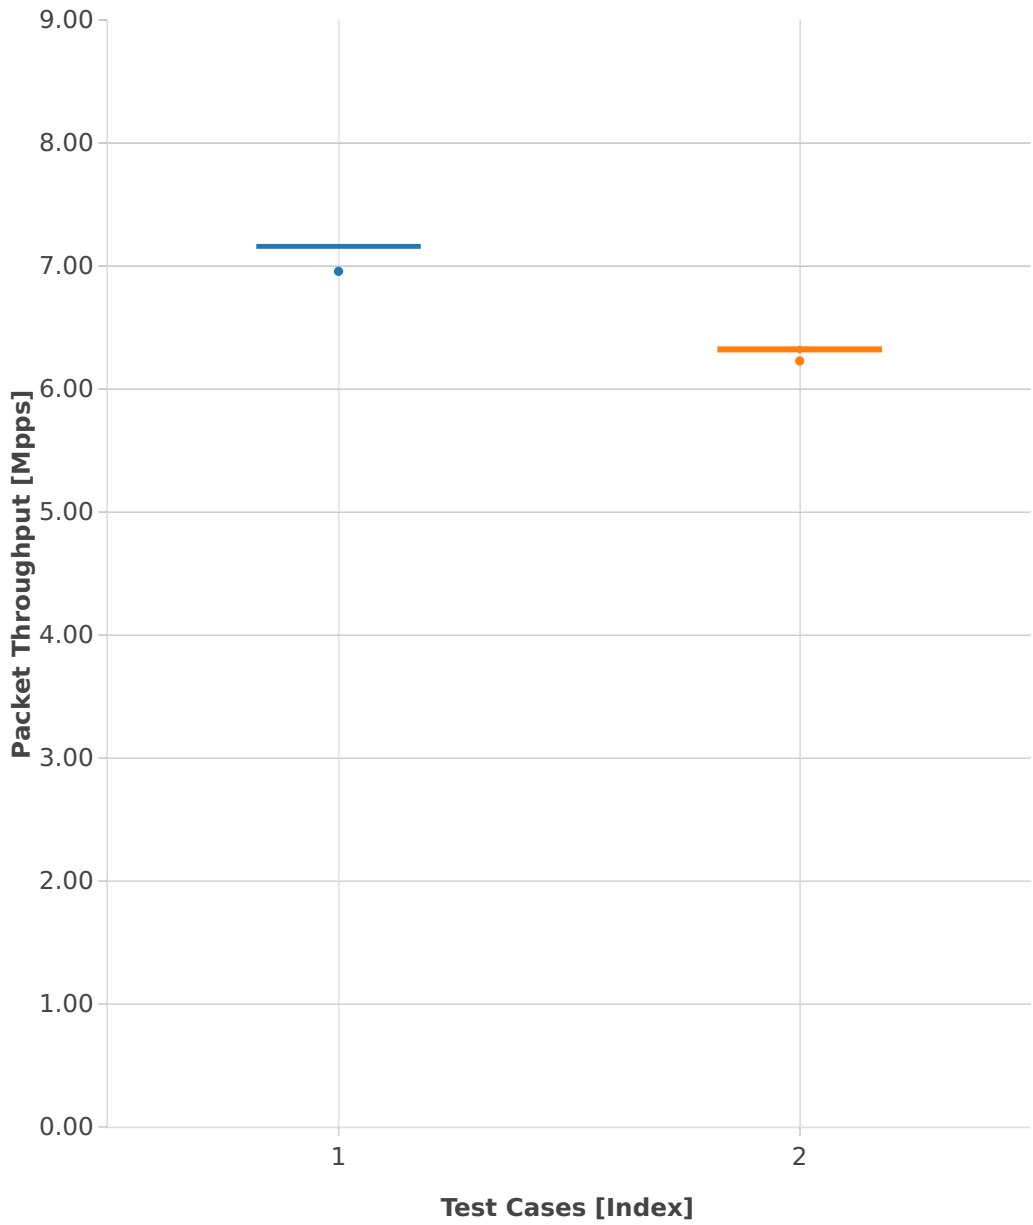

### Throughput: vhost-ip4-2n-skx-x710-64b-4t2c-base\_and\_scale-pdr

- 1. (10 runs) ethip4-ip4base-eth-2vhostvr1024-1vm
- 2. (10 runs) ethip4-ip4base-eth-4vhostvr1024-2vm