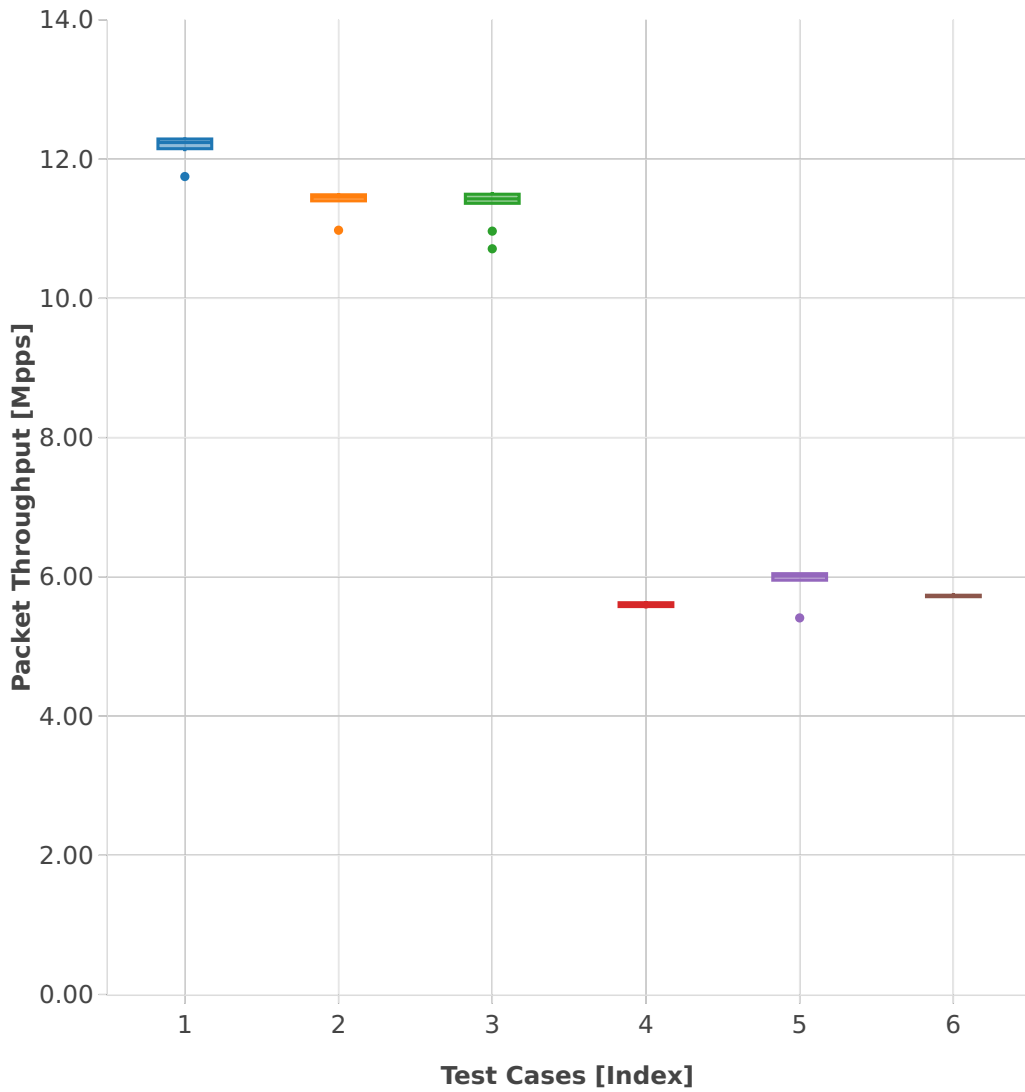

# Throughput: srv6-3n-hsw-x520-78b-2t2c-features-pdr

- 1. (10 runs) ethip6ip6-ip6base-srv6enc1sid
- 2. (10 runs) ethip6srhip6-ip6base-srv6enc2sids
- 3. (10 runs) ethip6srhip6-ip6base-srv6enc2sids-nodcaps
- 4. (09 runs) ethip6srhip6-ip6base-srv6proxy-dyn
- 5. (09 runs) ethip6srhip6-ip6base-srv6proxy-masq
- 6. (10 runs) ethip6srhip6-ip6base-srv6proxy-stat