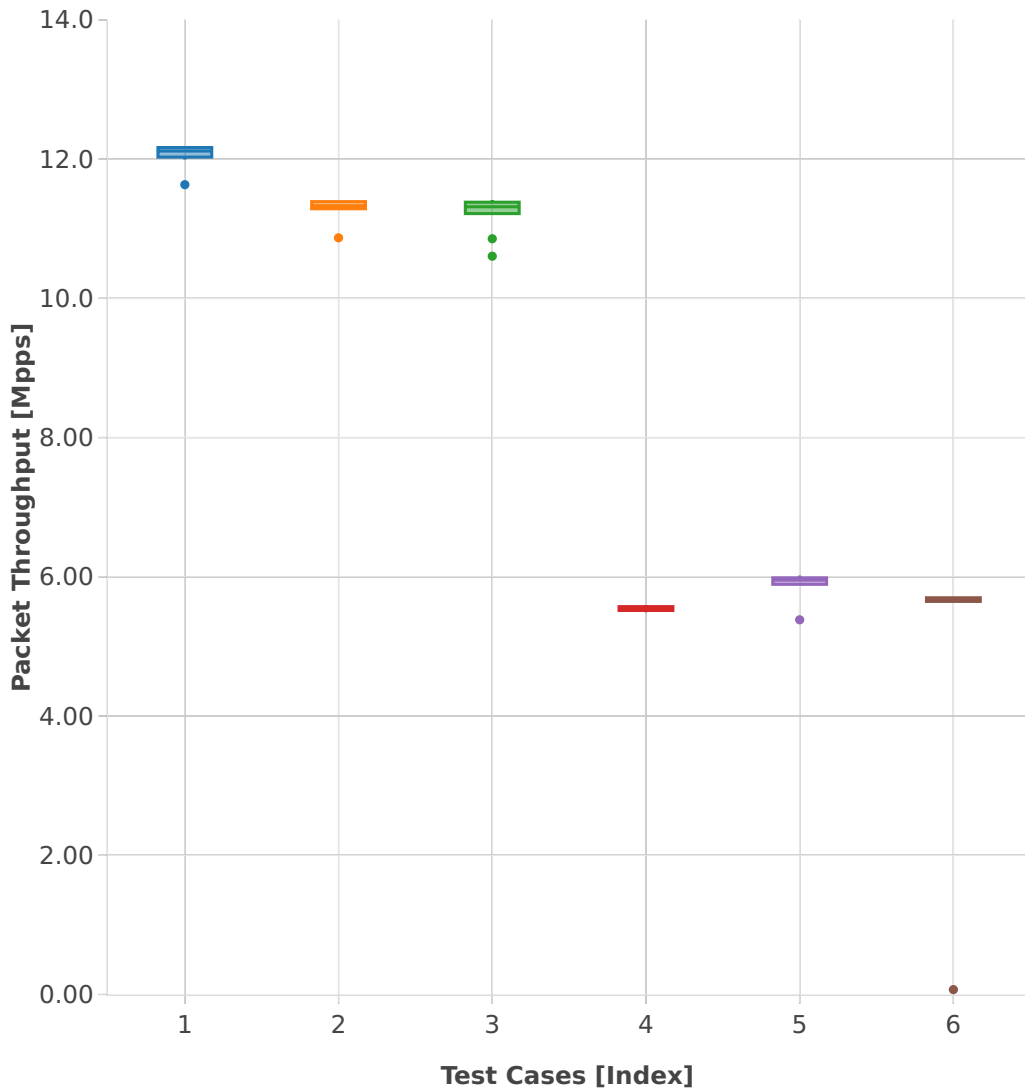

Throughput: srv6-3n-hsw-x520-78b-2t2c-features-ndr

- 1. (10 runs) ethip6ip6-ip6base-srv6enc1sid
- 2. (10 runs) ethip6srhip6-ip6base-srv6enc2sids
- 3. (10 runs) ethip6srhip6-ip6base-srv6enc2sids-nodcaps
- 4. (09 runs) ethip6srhip6-ip6base-srv6proxy-dyn
- 5. (09 runs) ethip6srhip6-ip6base-srv6proxy-masq
- 6. (10 runs) ethip6srhip6-ip6base-srv6proxy-stat