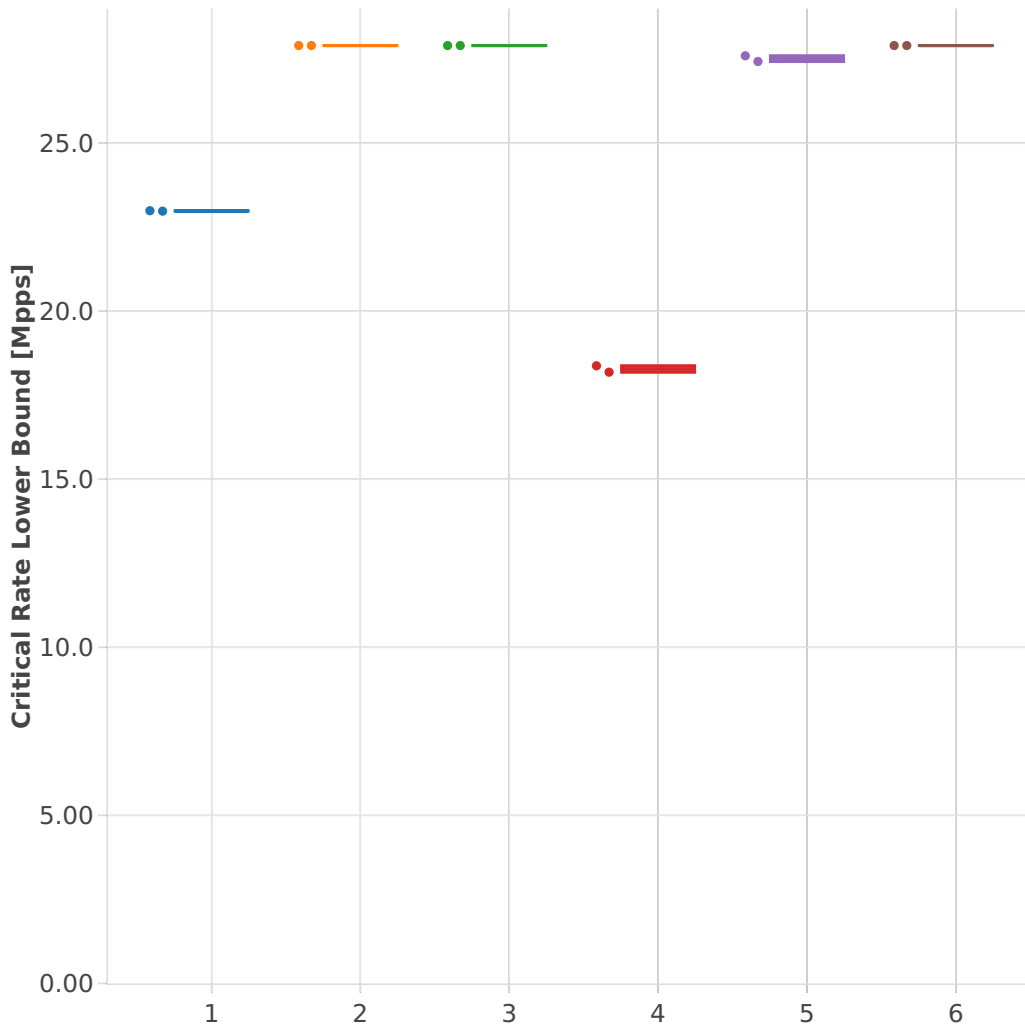

### Throughput: 2 Hours Soak Test (PLRsearch)

- Test Cases [Index]**
- 1. (02 runs) avf-eth-l2bdbasemaclrn-soak
  - 2. (02 runs) avf-eth-l2xcbase-soak
  - 3. (02 runs) avf-eth-l2patch-soak
  - 4. (02 runs) eth-l2bdbasemaclrn-soak
  - 5. (02 runs) eth-l2xcbase-soak
  - 6. (02 runs) eth-l2patch-soak