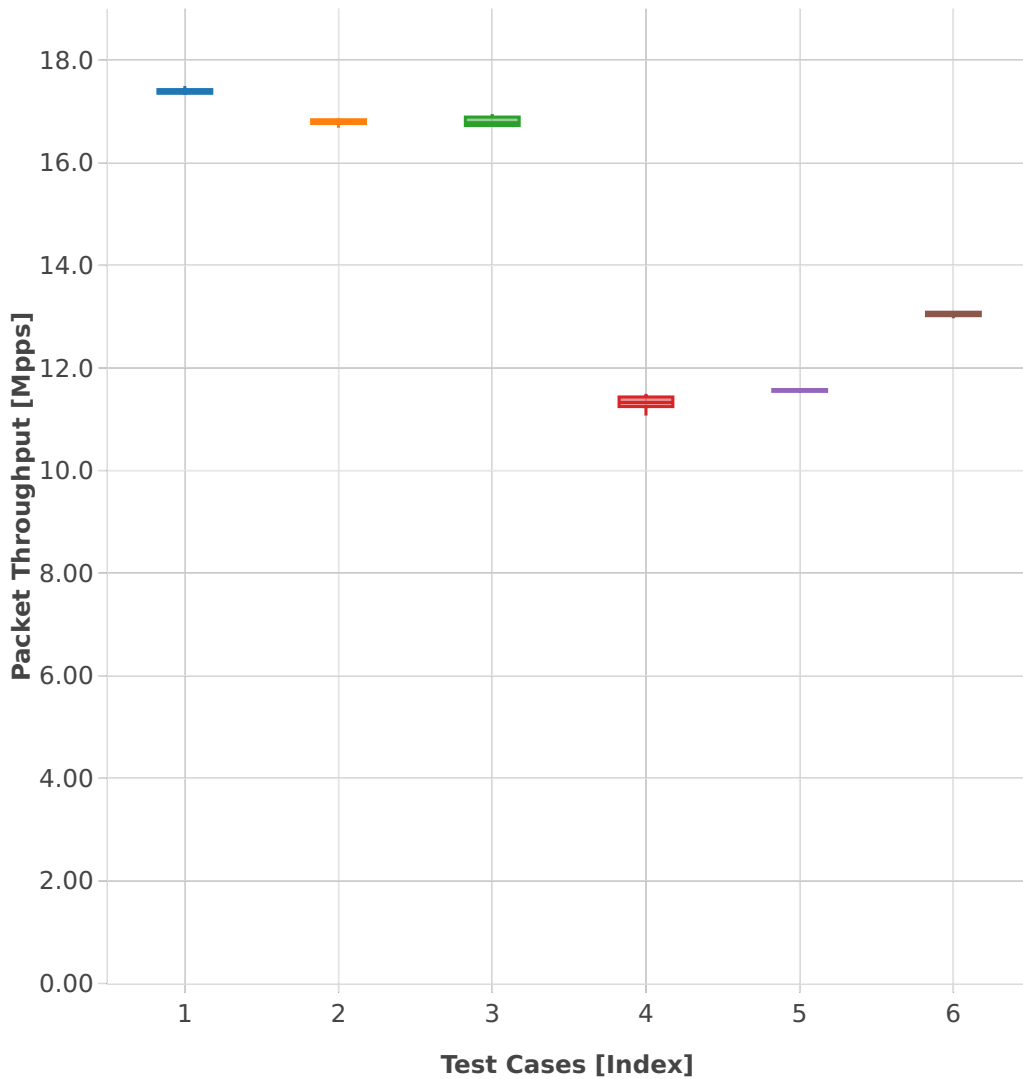

Throughput: memif-3n-skx-x710-64b-4t2c-base_and_features-pdr

- 1. (10 runs) eth-l2xcbase-eth-1memif-1dcr
- 2. (10 runs) eth-l2xcbase-eth-2memif-1lxc
- 3. (10 runs) eth-l2xcbase-eth-2memif-1dcr
- 4. (10 runs) dot1q-l2bdbasemaclrn-eth-2memif-1dcr
- 5. (10 runs) eth-l2bdbasemaclrn-eth-2memif-1lxc
- 6. (10 runs) ethip4-ip4base-eth-2memif-1dcr