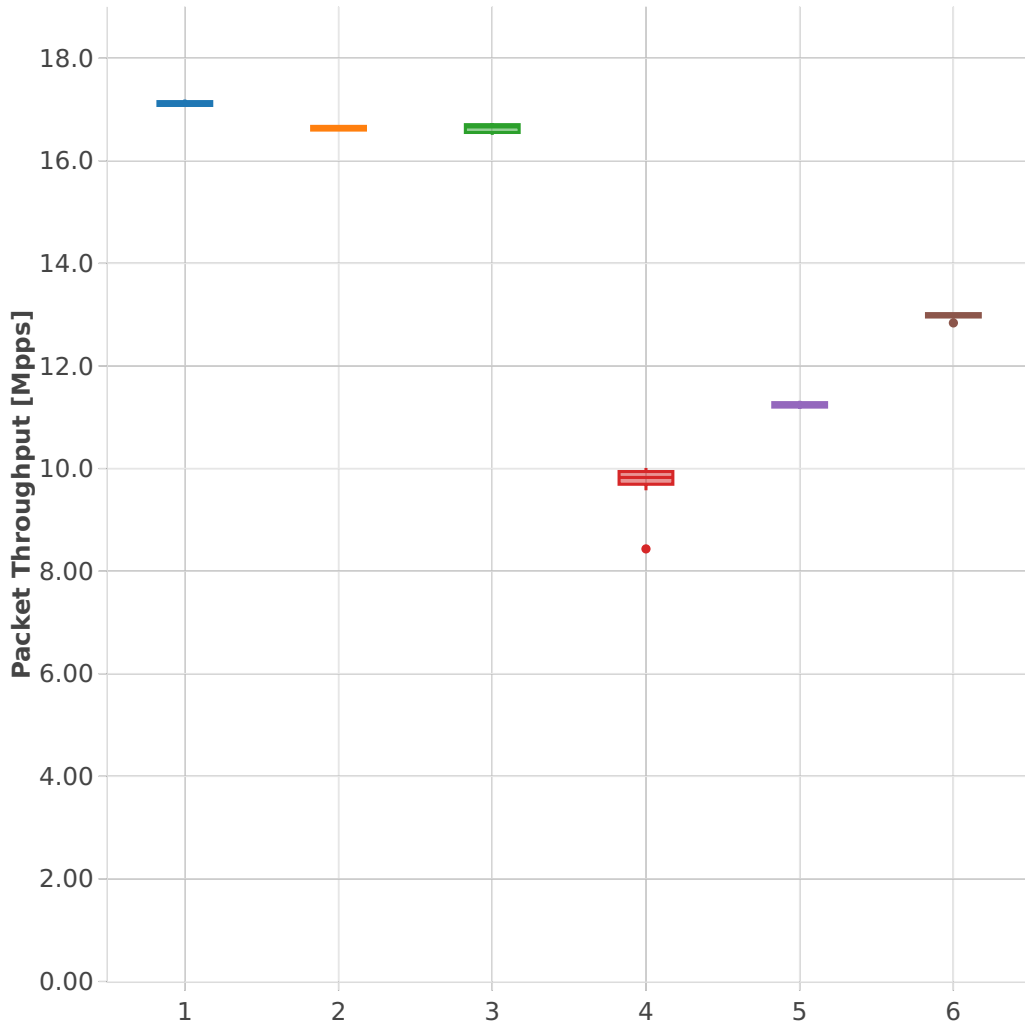

# Throughput: memif-3n-skx-x710-64b-4t2c-base\_and\_features-ndr

Test Cases [Index]

- 1. (10 runs) eth-l2xcbase-eth-1memif-1dcr
- 2. (10 runs) eth-l2xcbase-eth-2memif-1lxc
- 3. (10 runs) eth-l2xcbase-eth-2memif-1dcr
- 4. (10 runs) dot1q-l2bdbasemaclrn-eth-2memif-1dcr
- 5. (10 runs) eth-l2bdbasemaclrn-eth-2memif-1lxc
- 6. (10 runs) ethip4-ip4base-eth-2memif-1dcr