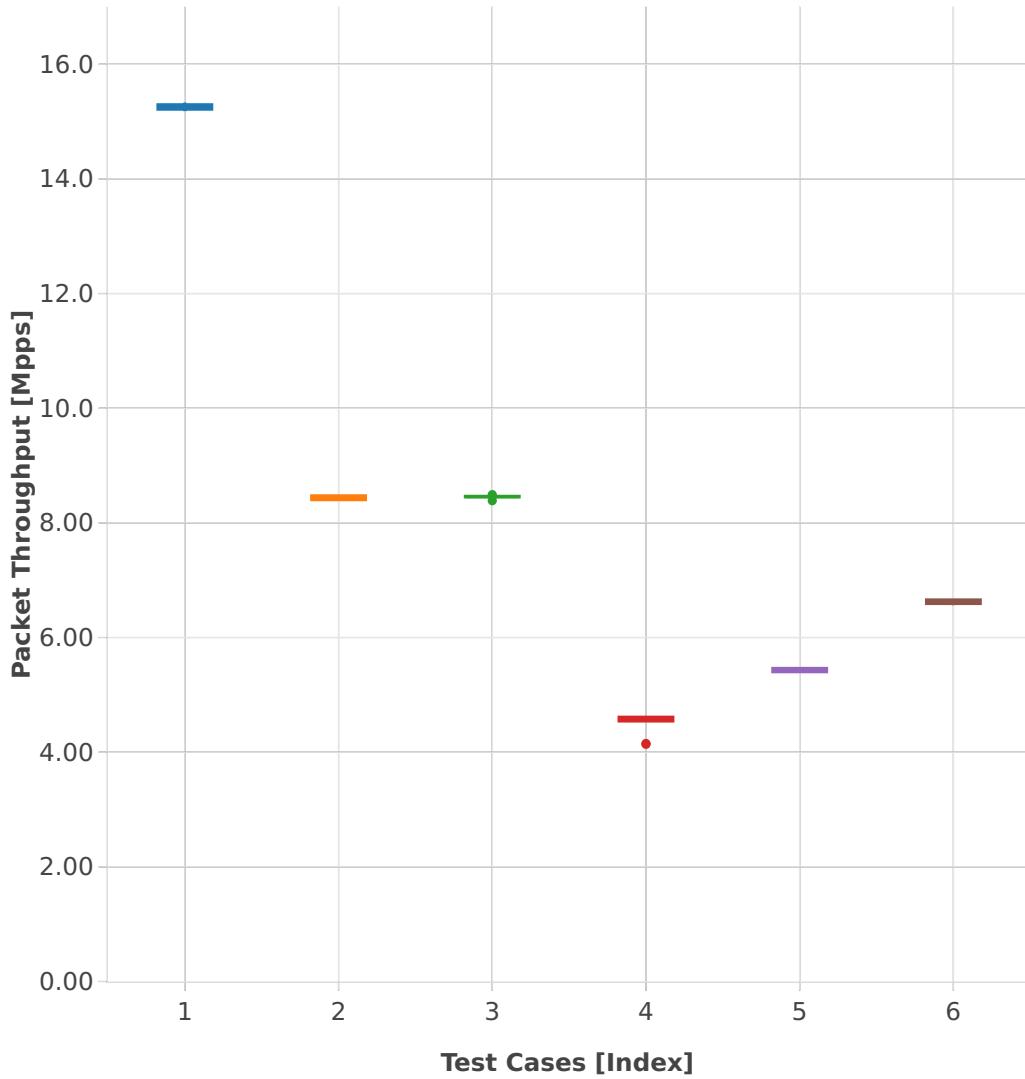

Throughput: memif-3n-skx-x710-64b-2t1c-base_and_features-ndr

- 1. (10 runs) eth-l2xcbase-eth-1memif-1dcr
- 2. (10 runs) eth-l2xcbase-eth-2memif-1lxc
- 3. (10 runs) eth-l2xcbase-eth-2memif-1dcr
- 4. (10 runs) dot1q-l2bdbasemaclrn-eth-2memif-1dcr
- 5. (10 runs) eth-l2bdbasemaclrn-eth-2memif-1lxc
- 6. (10 runs) ethip4-ip4base-eth-2memif-1dcr