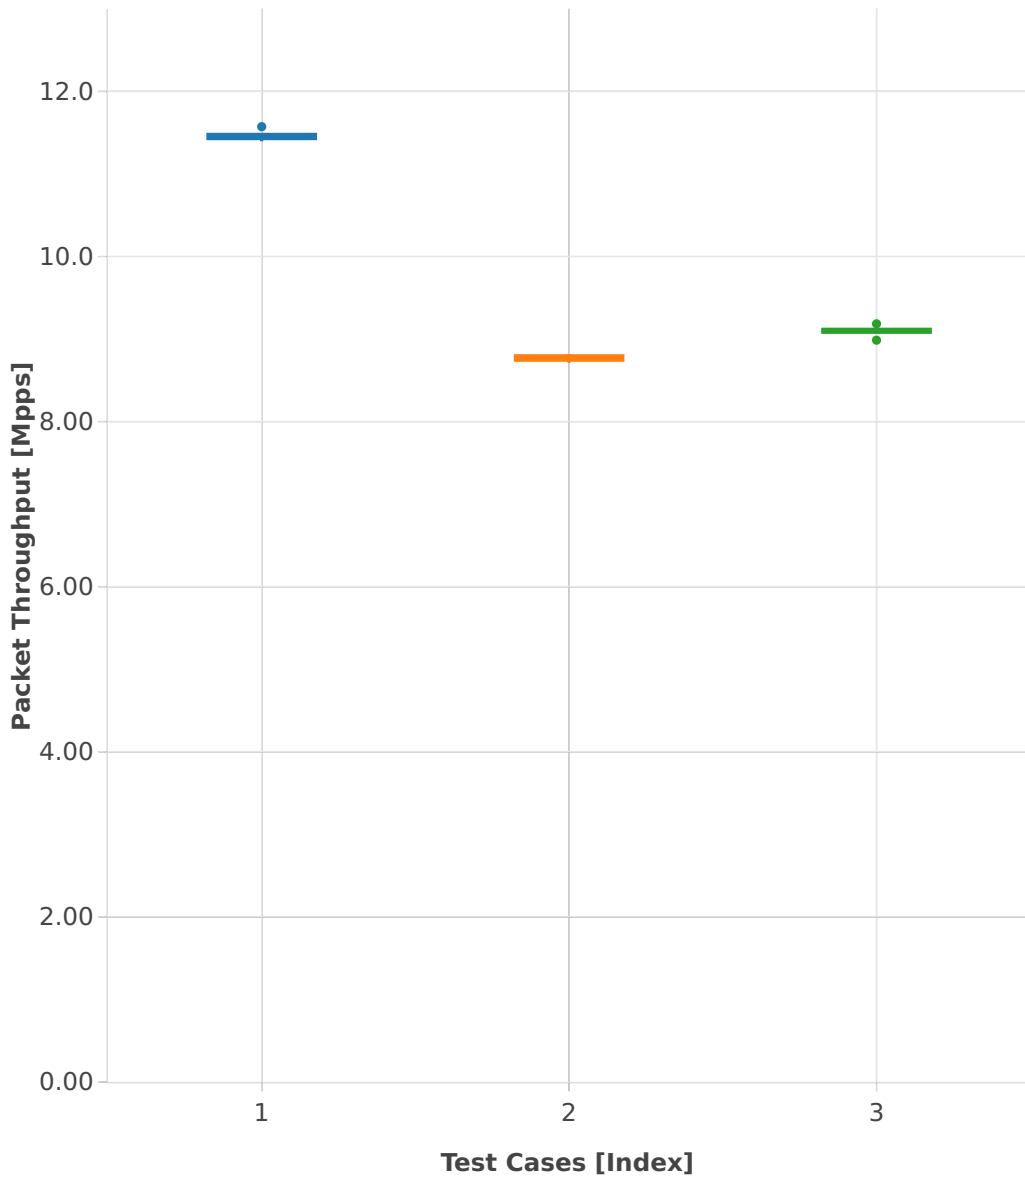

# Throughput: memif-3n-hsw-xl710-64b-2t2c-base\_and\_features-pdr

- 1. (10 runs) eth-l2xcbase-eth-2memif-1lxc
- 2. (09 runs) eth-l2bdbasemaclrn-eth-2memif-1lxc
- 3. (10 runs) ethip4-ip4base-eth-2memif-1dcr