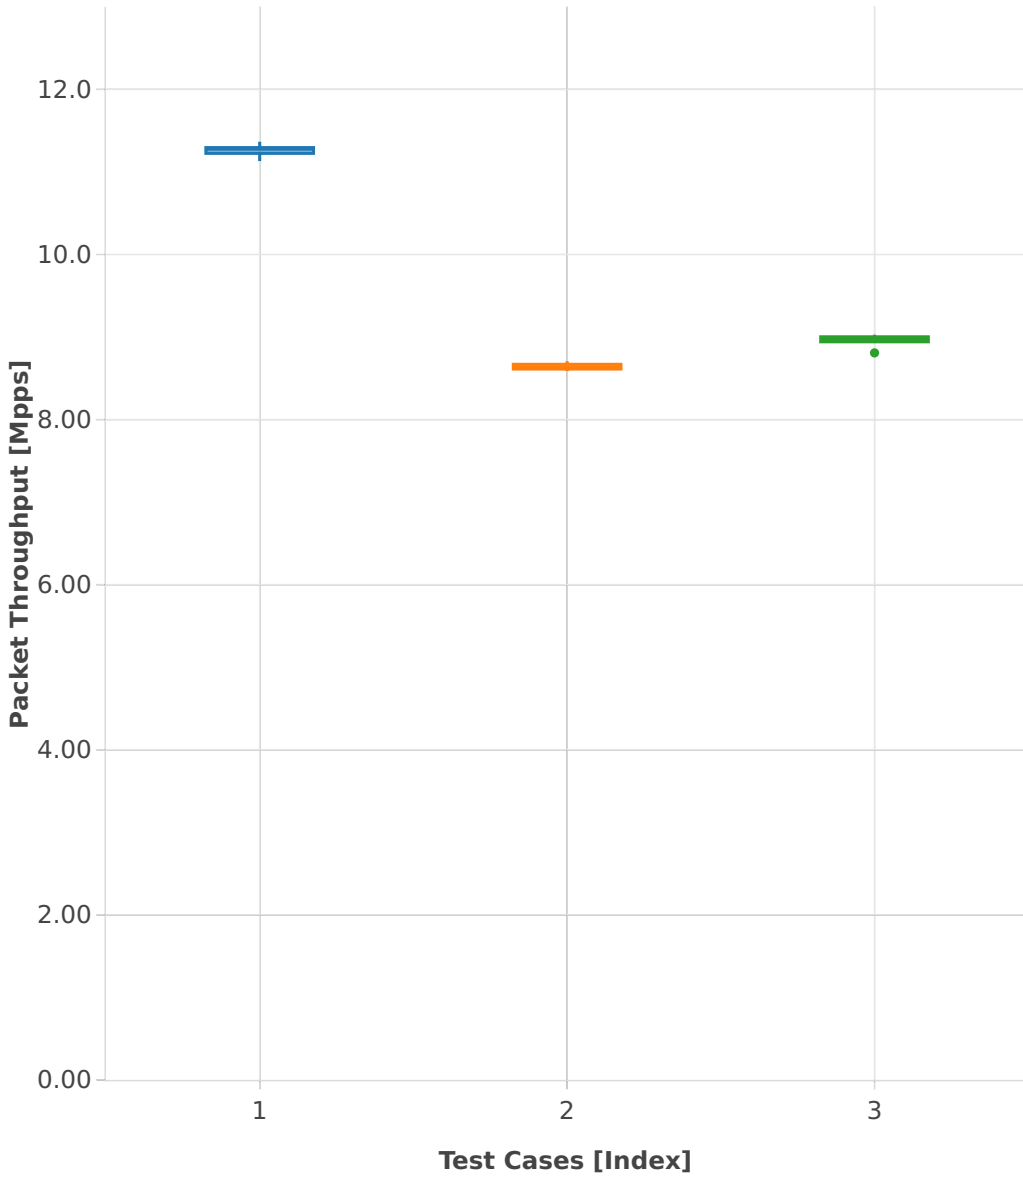

# Throughput: memif-3n-hsw-xl710-64b-2t2c-base\_and\_features-ndr

- 1. (10 runs) eth-l2xcbase-eth-2memif-1lxc
- 2. (09 runs) eth-l2bdbasemaclrn-eth-2memif-1lxc
- 3. (10 runs) ethip4-ip4base-eth-2memif-1dcr