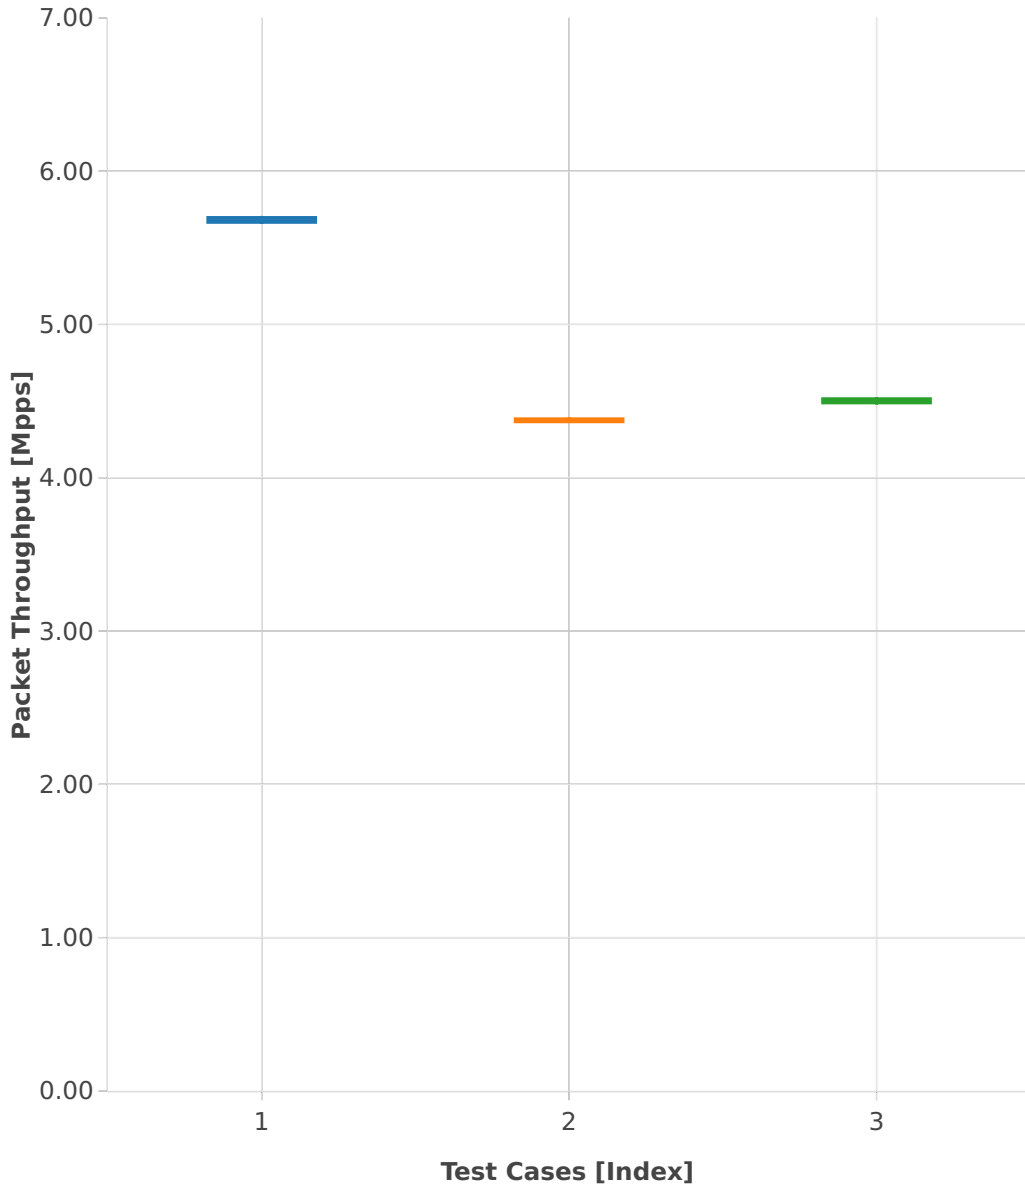

Throughput: memif-3n-hsw-xl710-64b-1t1c-base_and_features-ndr

- 1. (09 runs) eth-l2xcbase-eth-2memif-1lxc
- 2. (09 runs) eth-l2bdbasemaclrn-eth-2memif-1lxc
- 3. (10 runs) ethip4-ip4base-eth-2memif-1dcr