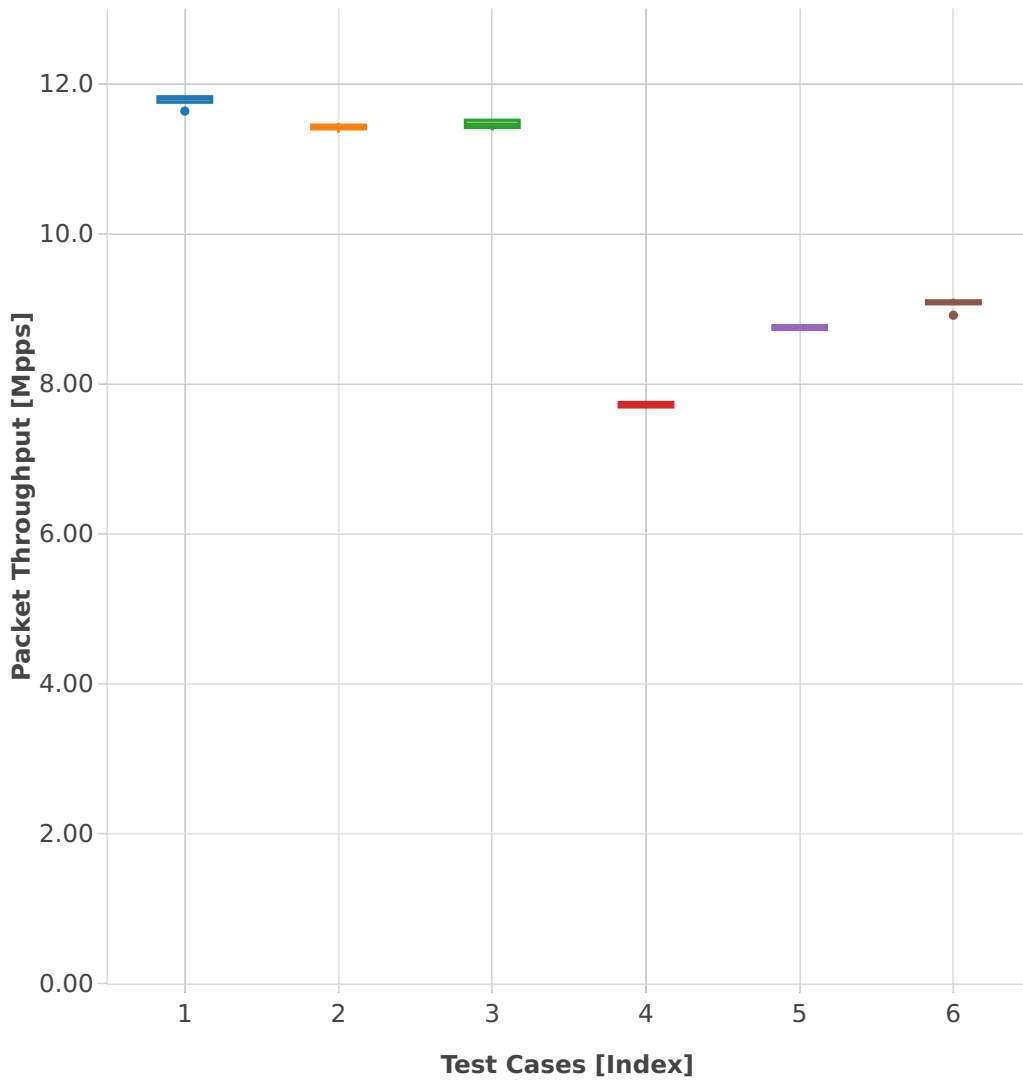

# Throughput: memif-3n-hsw-x710-64b-2t2c-base\_and\_features-pdr

- 1. (10 runs) eth-l2xcbase-eth-1memif-1dcr
- 2. (09 runs) eth-l2xcbase-eth-2memif-1lxc
- 3. (10 runs) eth-l2xcbase-eth-2memif-1dcr
- 4. (10 runs) dot1q-l2bdbasemaclrn-eth-2memif-1dcr
- 5. (08 runs) eth-l2bdbasemaclrn-eth-2memif-1lxc
- 6. (10 runs) ethip4-ip4base-eth-2memif-1dcr