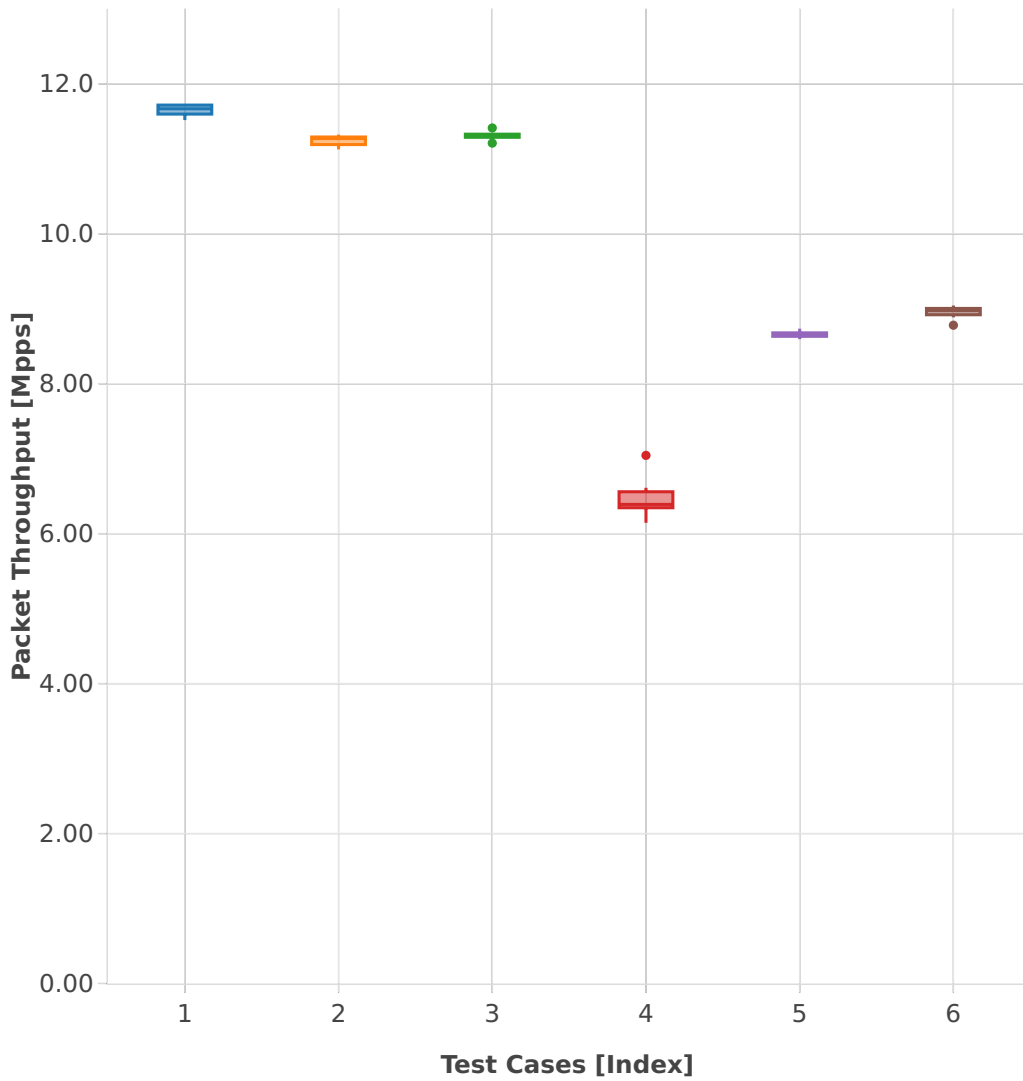

Throughput: memif-3n-hsw-x710-64b-2t2c-base_and_features-ndr

- 1. (10 runs) eth-l2xcbase-eth-1memif-1dcr
- 2. (09 runs) eth-l2xcbase-eth-2memif-1lxc
- 3. (10 runs) eth-l2xcbase-eth-2memif-1dcr
- 4. (10 runs) dot1q-l2bdbasemaclrn-eth-2memif-1dcr
- 5. (08 runs) eth-l2bdbasemaclrn-eth-2memif-1lxc
- 6. (10 runs) ethip4-ip4base-eth-2memif-1dcr