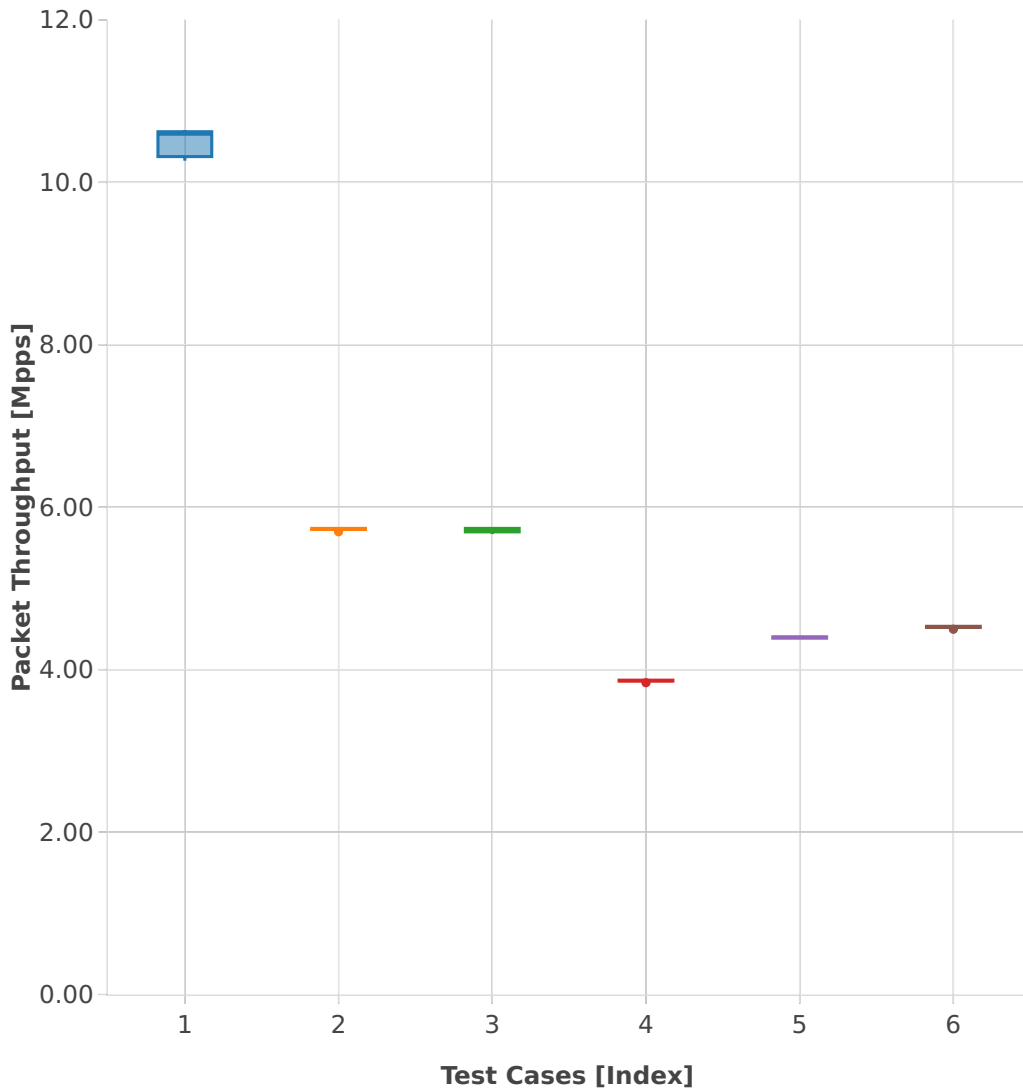

Throughput: memif-3n-hsw-x710-64b-1t1c-base_and_features-pdr

- 1. (09 runs) eth-l2xcbase-eth-1memif-1dcr
- 2. (10 runs) eth-l2xcbase-eth-2memif-1lxc
- 3. (10 runs) eth-l2xcbase-eth-2memif-1dcr
- 4. (10 runs) dot1q-l2bdbasemaclrn-eth-2memif-1dcr
- 5. (08 runs) eth-l2bdbasemaclrn-eth-2memif-1lxc
- 6. (10 runs) ethip4-ip4base-eth-2memif-1dcr