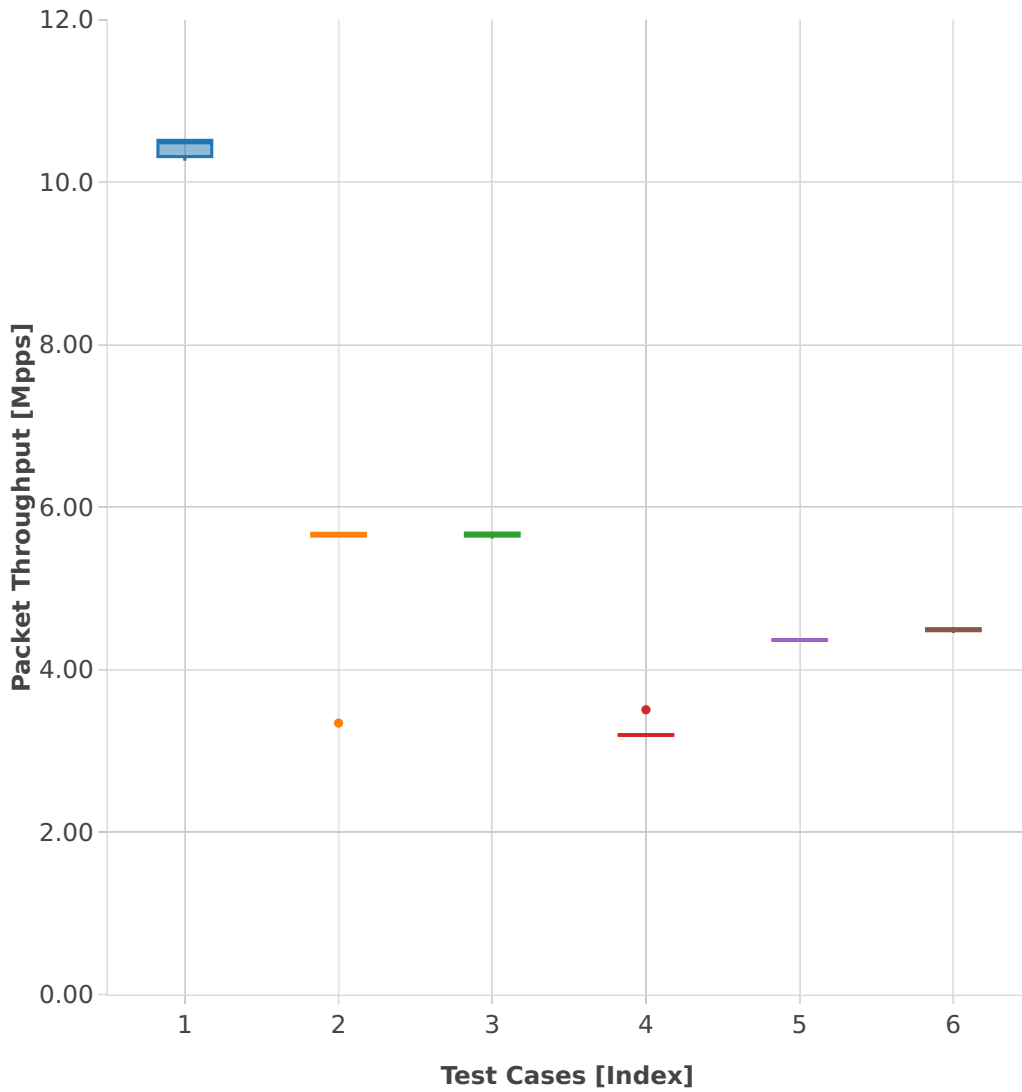

Throughput: memif-3n-hsw-x710-64b-1t1c-base_and_features-ndr

- 1. (09 runs) eth-l2xcbase-eth-1memif-1dcr
- 2. (10 runs) eth-l2xcbase-eth-2memif-1lxc
- 3. (10 runs) eth-l2xcbase-eth-2memif-1dcr
- 4. (10 runs) dot1q-l2bdbasemaclrn-eth-2memif-1dcr
- 5. (08 runs) eth-l2bdbasemaclrn-eth-2memif-1lxc
- 6. (10 runs) ethip4-ip4base-eth-2memif-1dcr