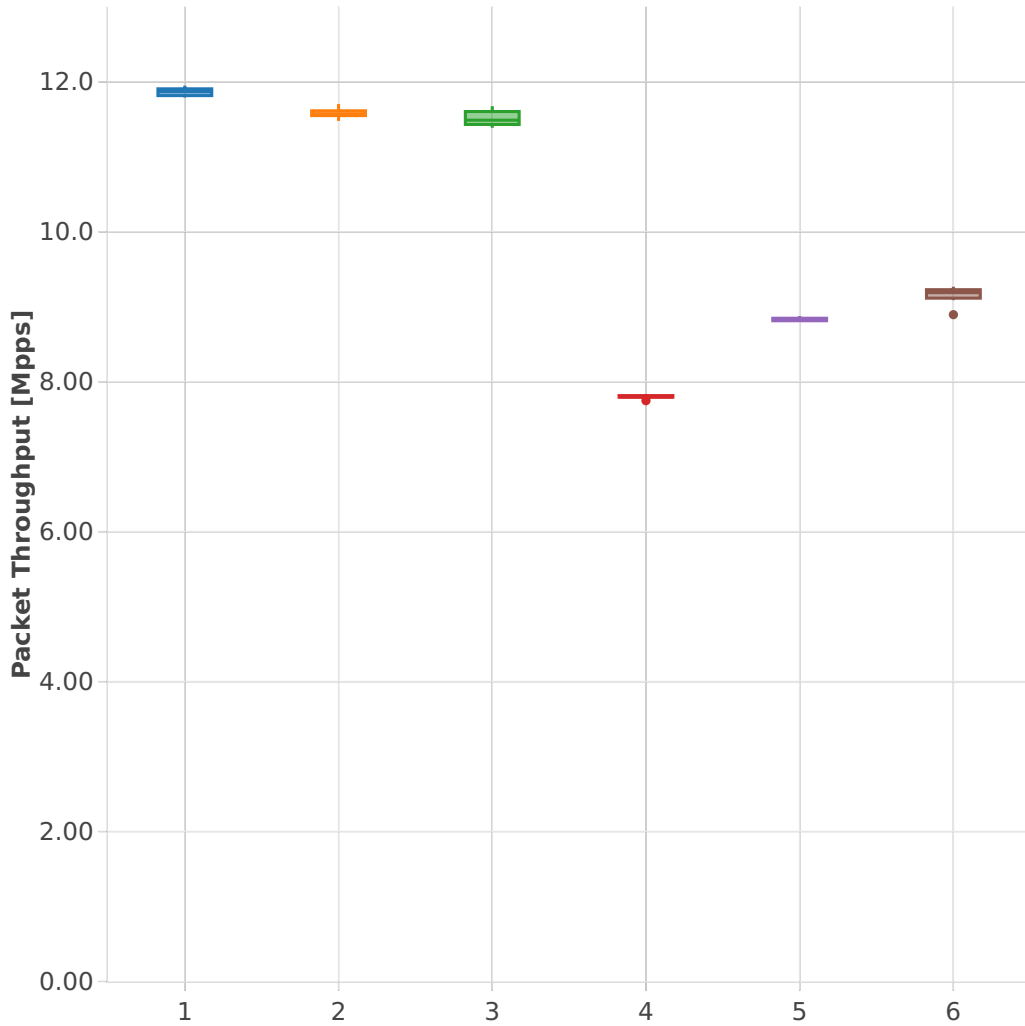

# Throughput: memif-3n-hsw-x520-64b-2t2c-base\_and\_features-pdr

Test Cases [Index]

- 1. (10 runs) eth-l2xcbase-eth-1memif-1dcr
- 2. (10 runs) eth-l2xcbase-eth-2memif-1dcr
- 3. (08 runs) eth-l2xcbase-eth-2memif-1lxc
- 4. (10 runs) dot1q-l2bdbasemaclrn-eth-2memif-1dcr
- 5. (09 runs) eth-l2bdbasemaclrn-eth-2memif-1lxc
- 6. (10 runs) ethip4-ip4base-eth-2memif-1dcr