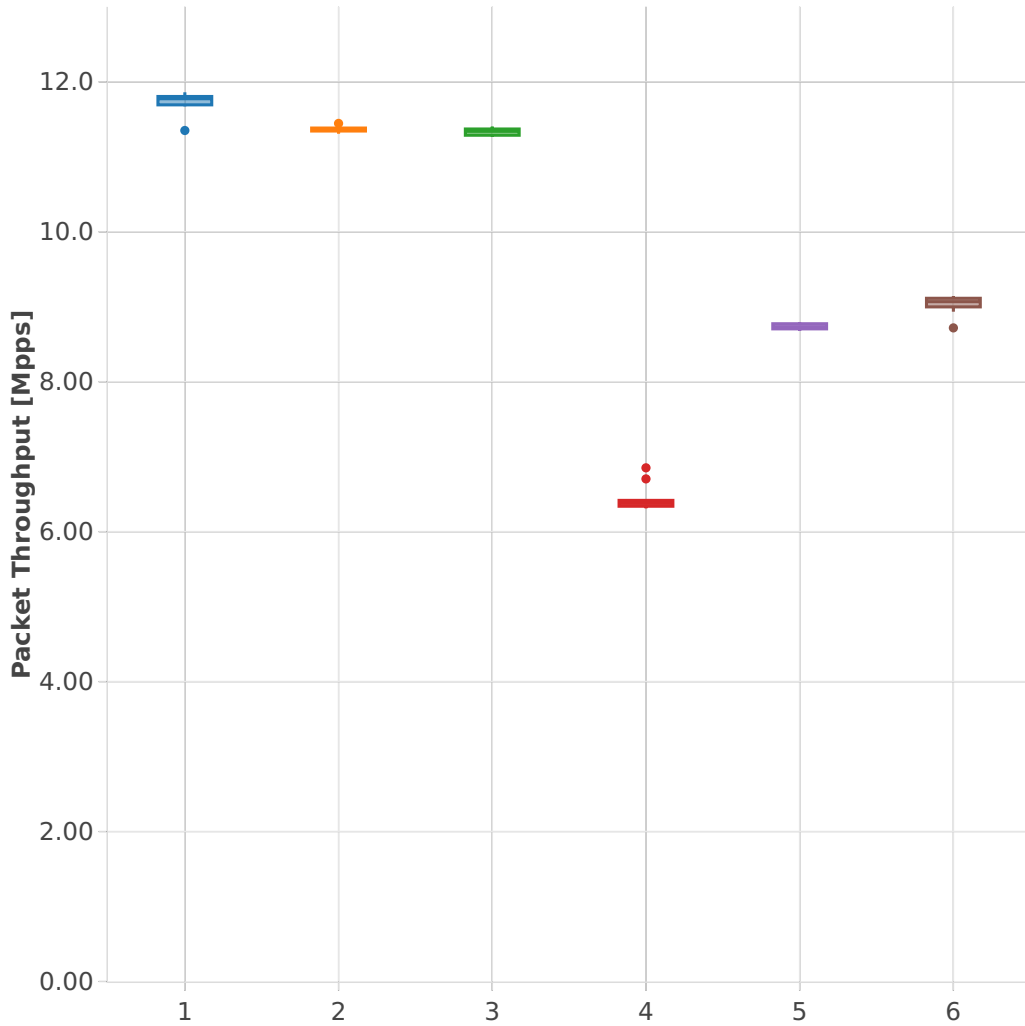

Throughput: memif-3n-hsw-x520-64b-2t2c-base_and_features-ndr

Test Cases [Index]

- 1. (10 runs) eth-l2xcbase-eth-1memif-1dcr
- 2. (10 runs) eth-l2xcbase-eth-2memif-1dcr
- 3. (08 runs) eth-l2xcbase-eth-2memif-1lxc
- 4. (10 runs) dot1q-l2bdbasemaclrn-eth-2memif-1dcr
- 5. (09 runs) eth-l2bdbasemaclrn-eth-2memif-1lxc
- 6. (10 runs) ethip4-ip4base-eth-2memif-1dcr