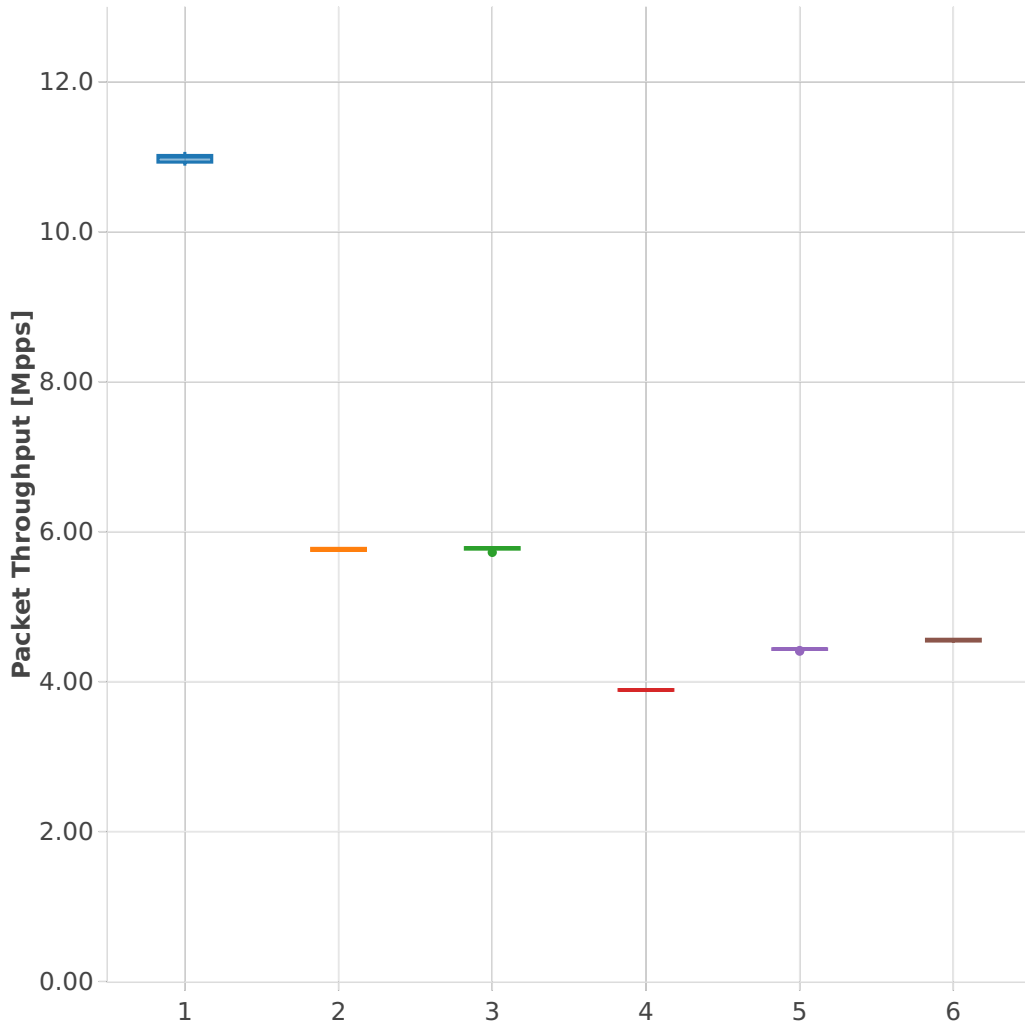

Throughput: memif-3n-hsw-x520-64b-1t1c-base_and_features-pdr

- Test Cases [Index]**
- 1. (10 runs) eth-l2xcbase-eth-1memif-1dcr
 - 2. (10 runs) eth-l2xcbase-eth-2memif-1dcr
 - 3. (10 runs) eth-l2xcbase-eth-2memif-1lxc
 - 4. (10 runs) dot1q-l2bdbasemaclrn-eth-2memif-1dcr
 - 5. (10 runs) eth-l2bdbasemaclrn-eth-2memif-1lxc
 - 6. (10 runs) ethip4-ip4base-eth-2memif-1dcr